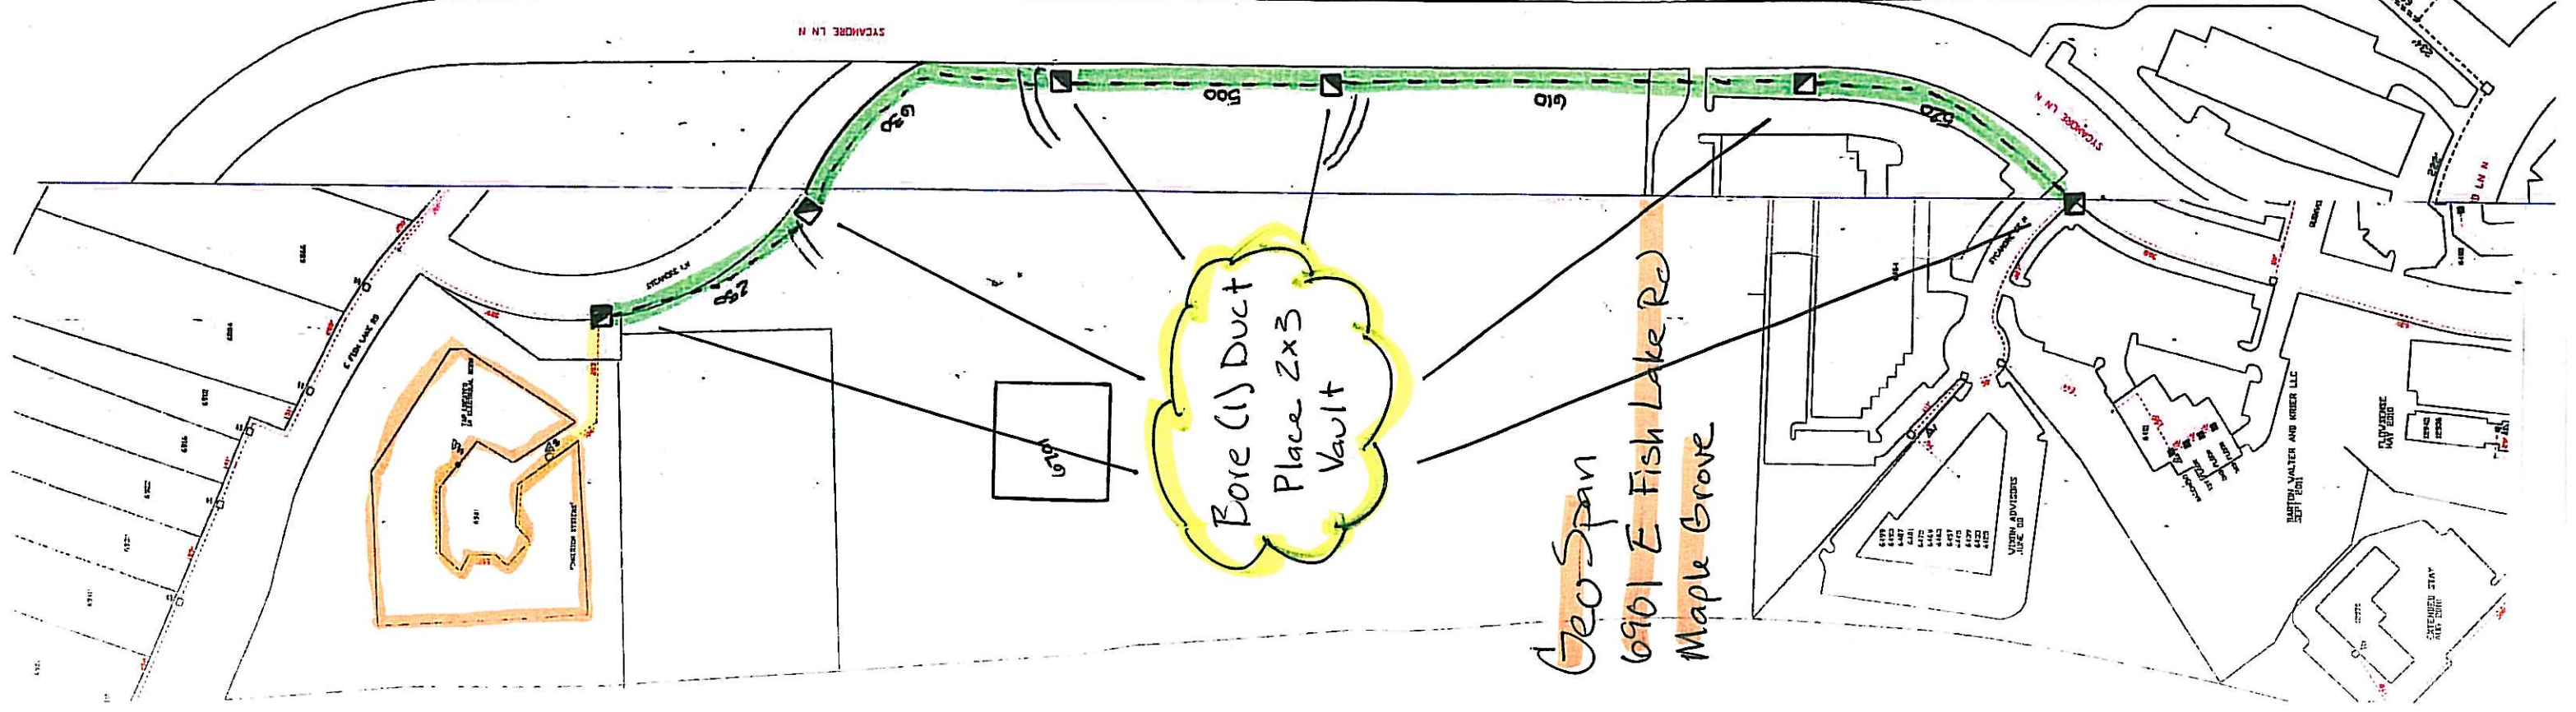

ME 019182

Bore (1) Duct  
Place 2x3  
Vault

GeoSpan  
6901 E Fish Lake Rd  
Maple Grove