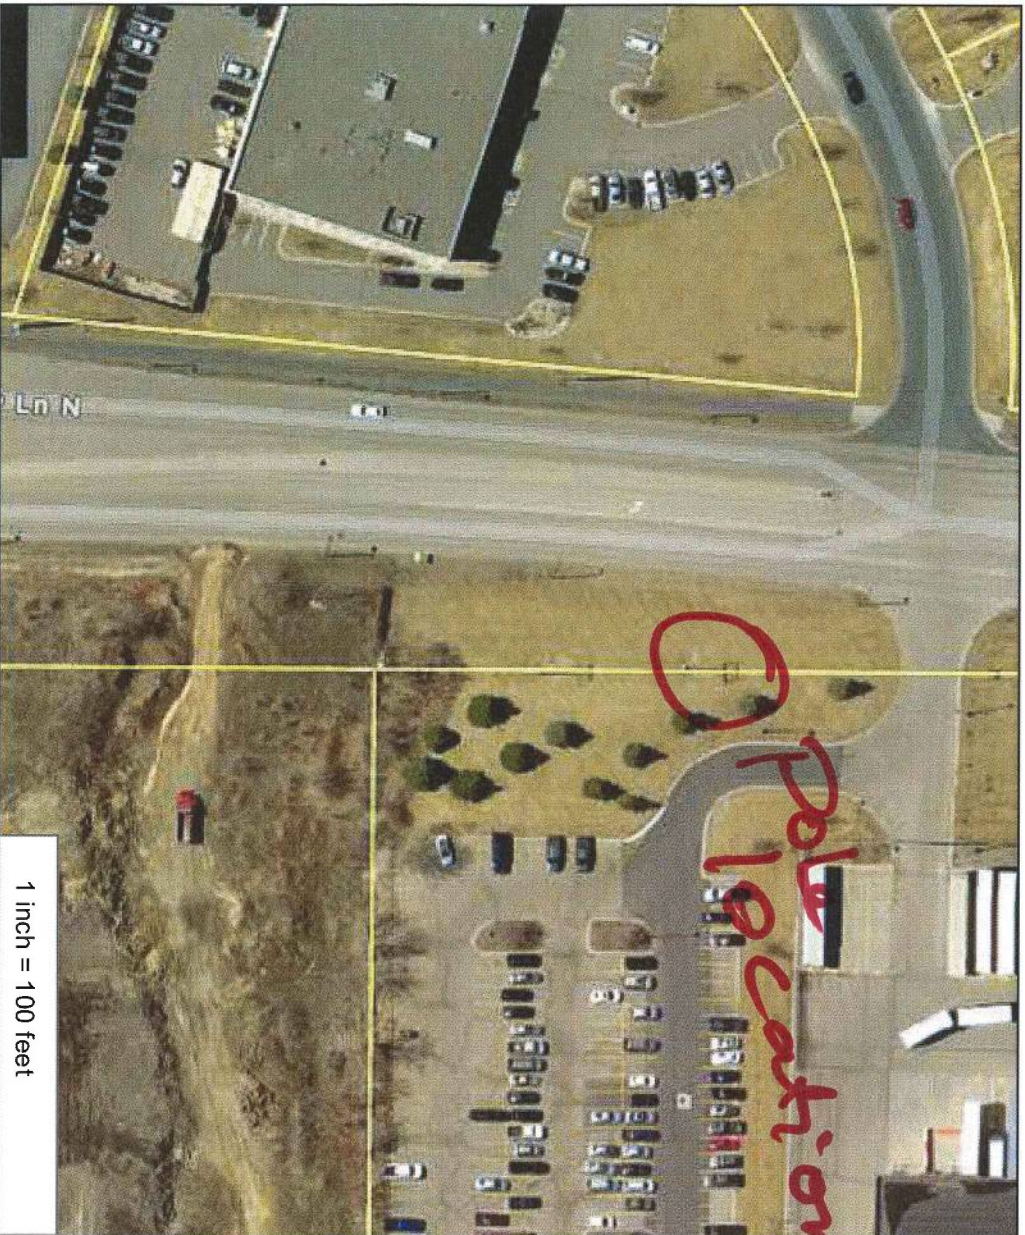

# Hennepin County Property Map

Date: 2/8/2018

PARCEL ID: 1311922320005

OWNER NAME: Raven Investments Llc

PARCEL ADDRESS: 8812 Zachary La N, Maple Grove MN 55369

PARCEL AREA: 1.72 acres, 75,094 sq ft

A-T-B: Abstract

Comments:

1 inch = 100 feet