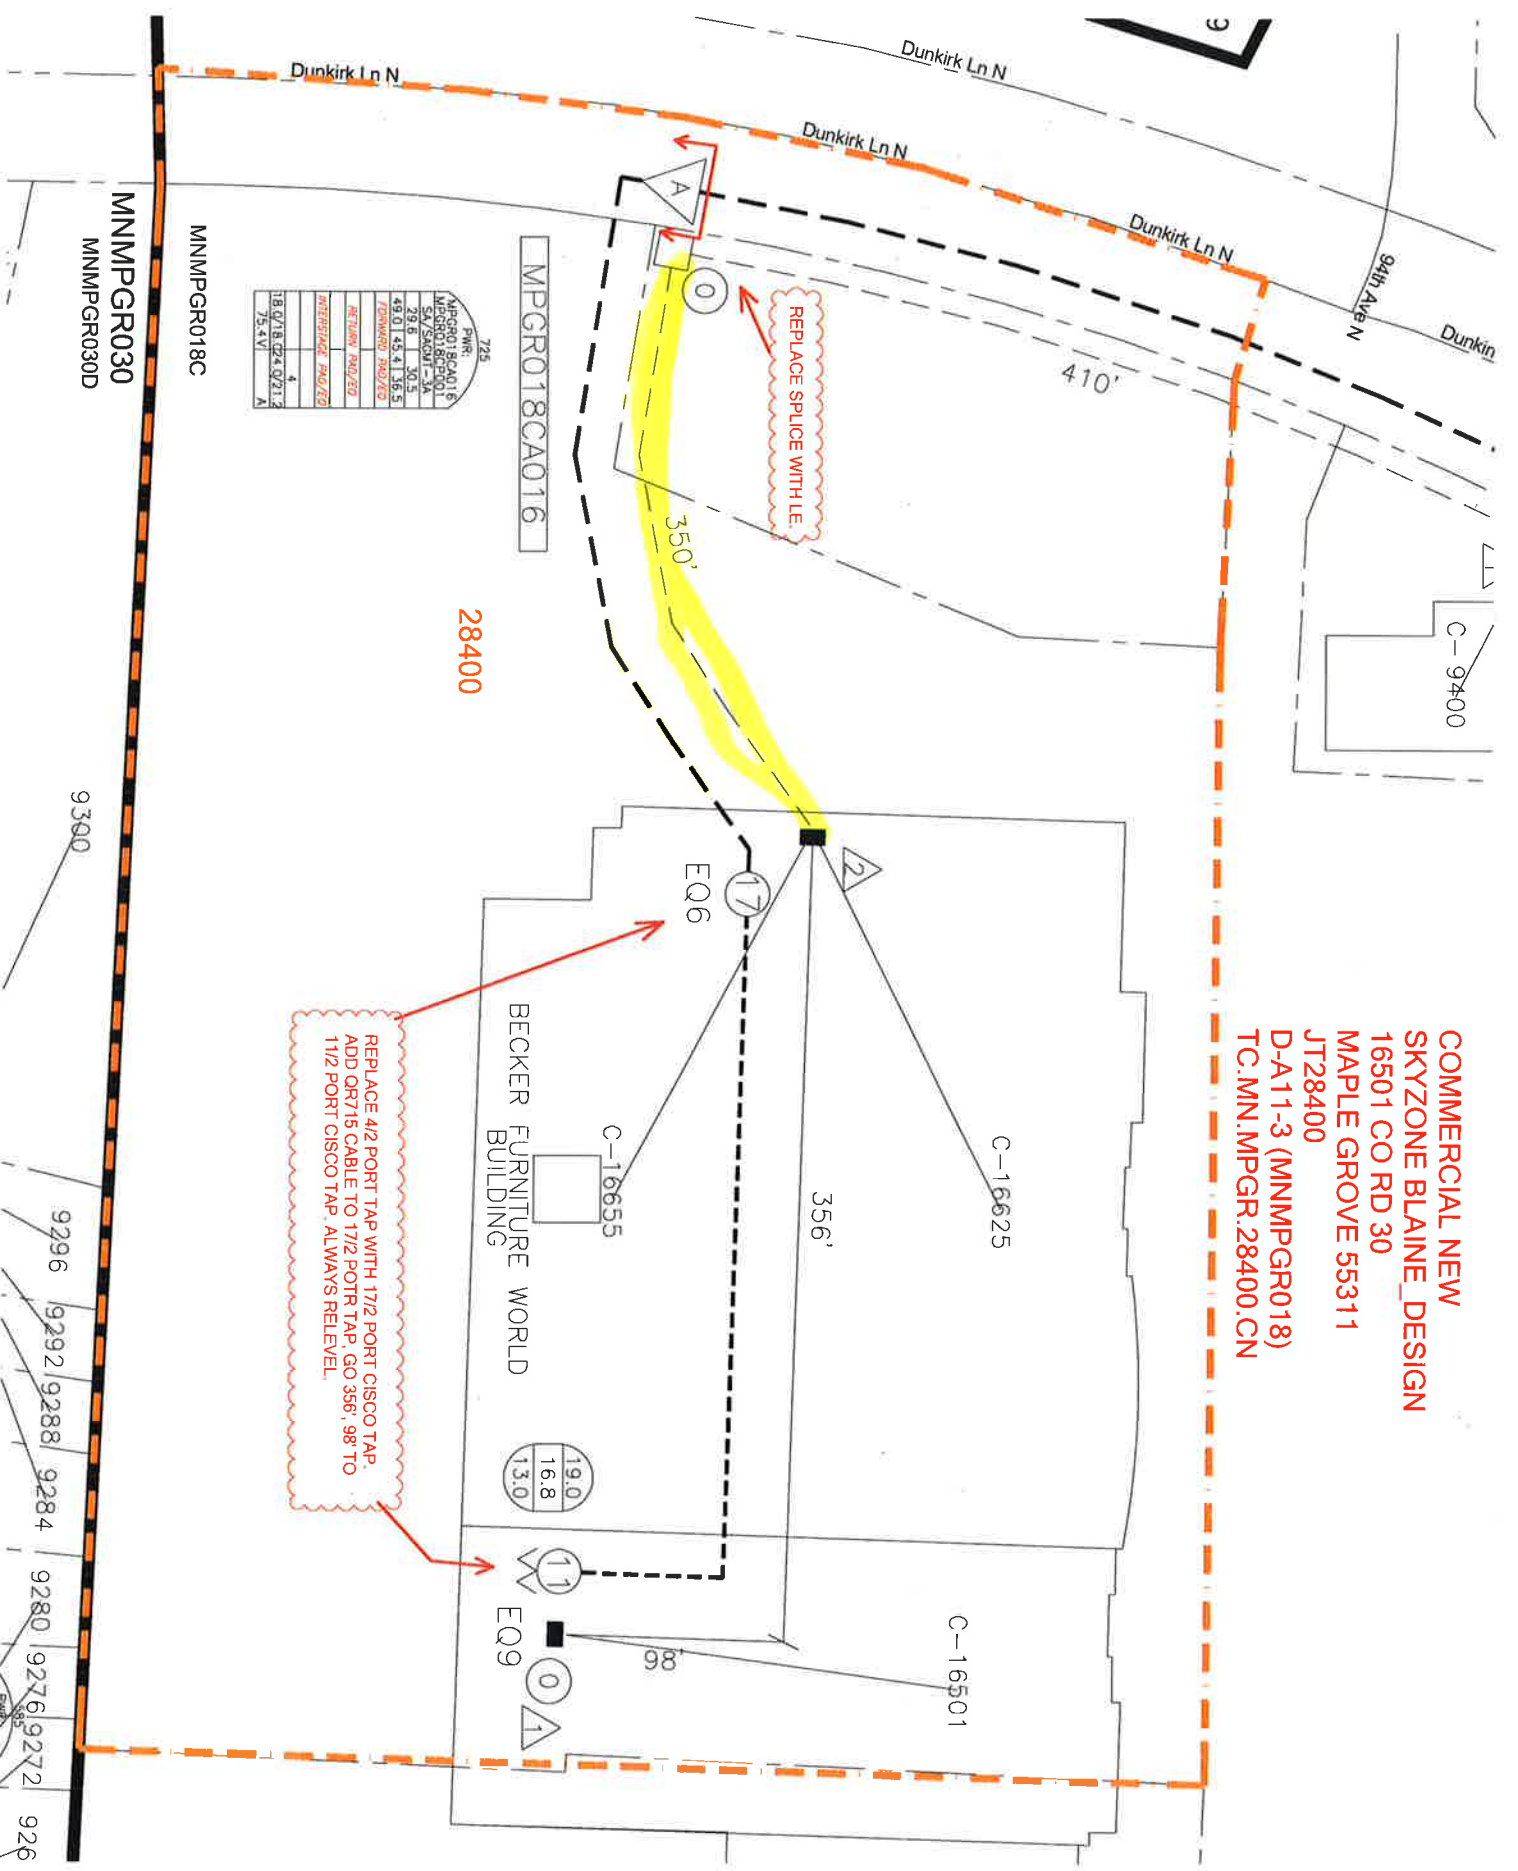

COMMERCIAL NEW  
 SKYZONE BLAINE DESIGN  
 16501 CO RD 30  
 MAPLE GROVE 55311  
 JT28400  
 D-A11-3 (MNMPGR018)  
 TC.MN.MPGR.28400.CN

MPGR018CA016	
MATERIALS	725
MPGR018CA016	MPGR018CA016
SA/SACD1-SA	30.5
49.01	45.41
70MMW00	136.5
RETURN	RD/ED
INTERCHANGE	RD/ED
18.0/18.0	24.0/21.7
75.4AV	A

MNMPGR018C  
 MNMPGR030D  
 MNMPGR030D

9360  
 9296  
 9292  
 9288  
 9284  
 9280  
 9276  
 9272  
 926

28400

350'

EQ6

EQ9

REPLACE SPLICE WITH LE

REPLACE 4/2 PORT TAP WITH 17/2 PORT CISCO TAP.  
 ADD OR715 CABLE TO 17/2 PORT TAP. GO 356' 98" TO  
 11/2 PORT CISCO TAP. ALWAYS RELEVEL.

BECKER FURNITURE WORLD

19.0  
16.8  
13.0

C-16501

C-16625

C-16655

C-9400

410'

Dunkirk Ln N

Dunkirk Ln N

Dunkirk Ln N

Dunkirk Ln N

94th Ave N

Dunkin