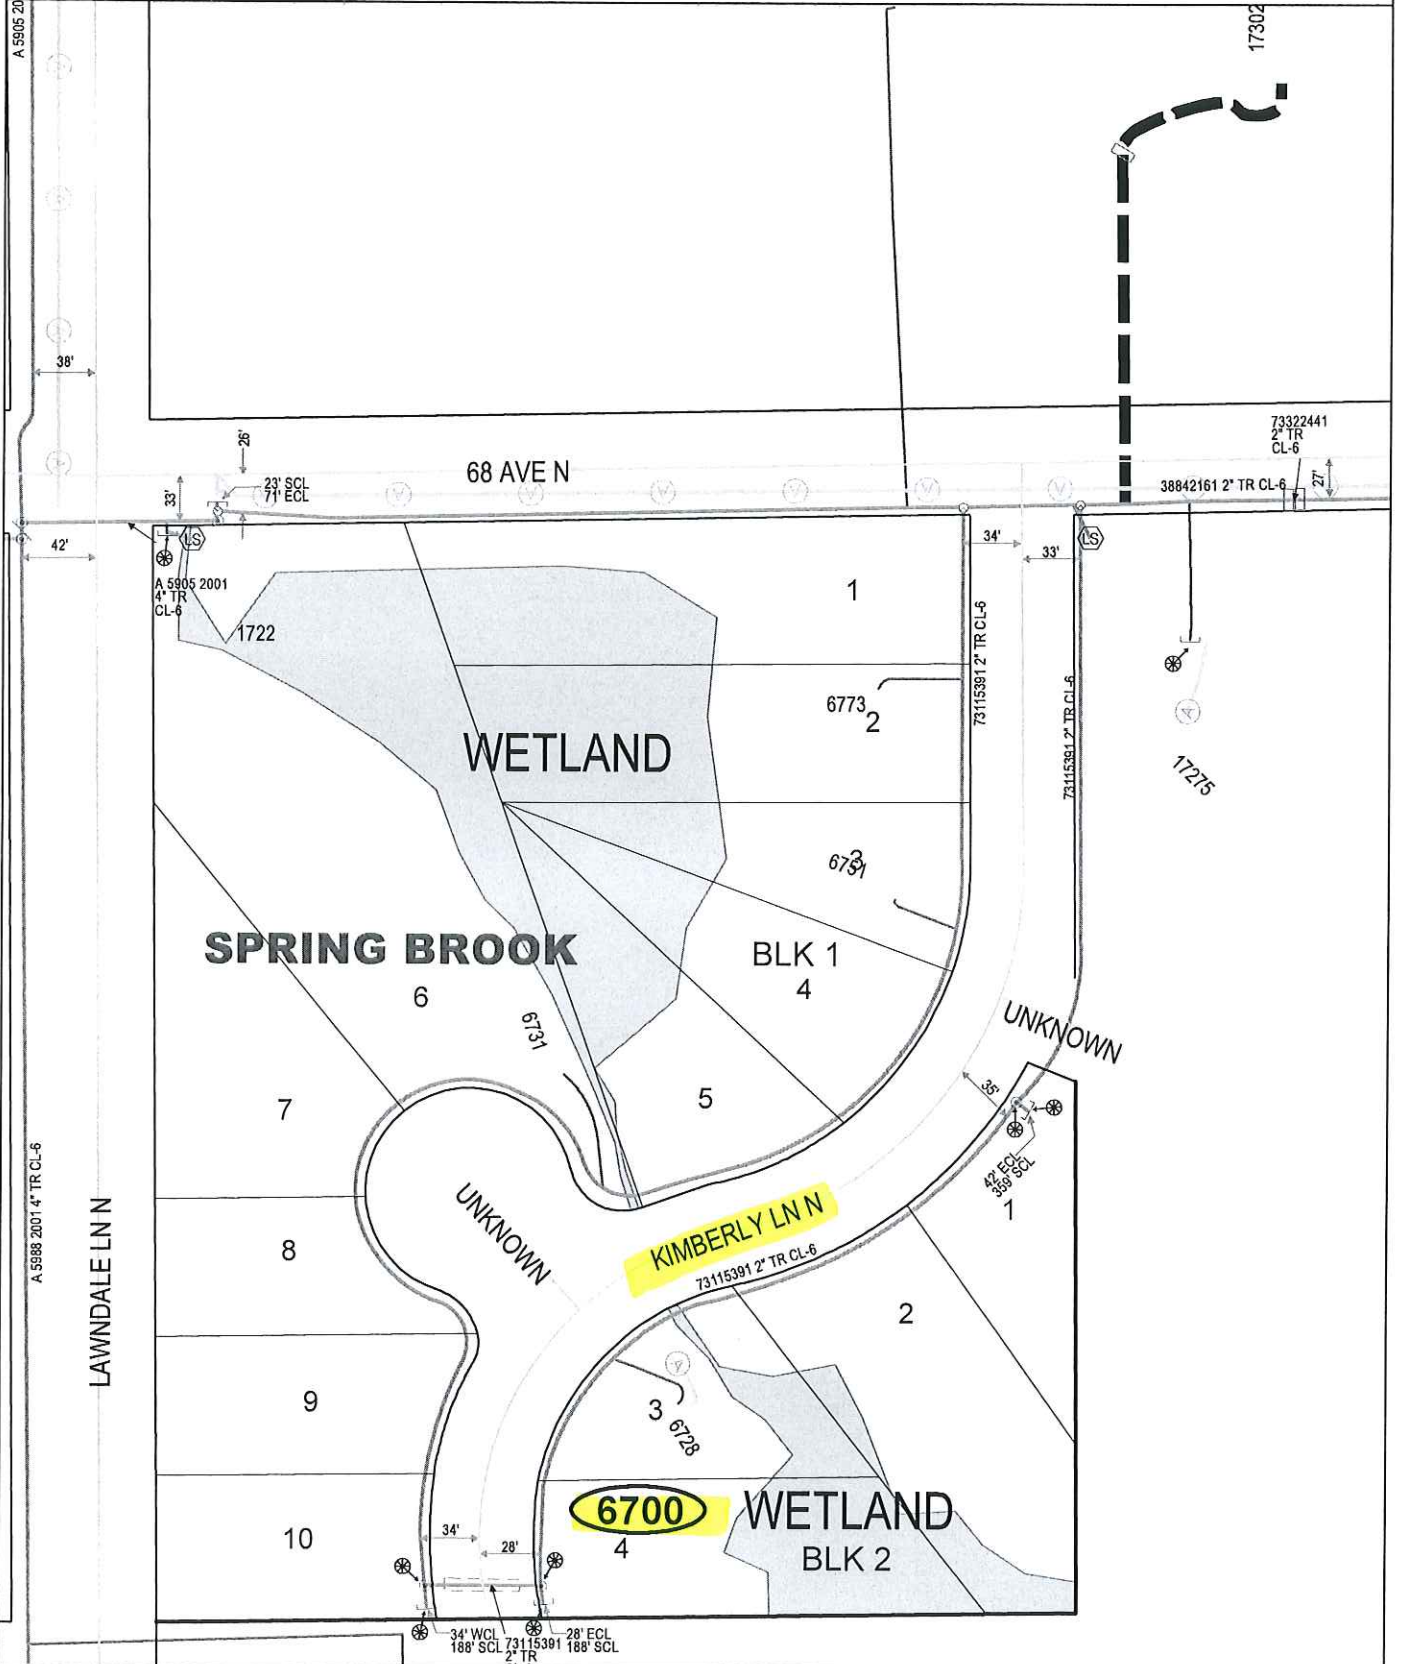

GENERAL LOCATION ONLY. DO NOT USE TO LOCATE FOR EXCAVATION. CALL 1-800-252-1166 FOR ONSITE LOCATIONS AND STAKING.

Plotted by: I222371  
Plot Date: 7/13/2016

**6700 KIMBERLY LN N**  
MAPLE GROVE

Scale: 1" : 100'  
CenterPoint Energy  
North