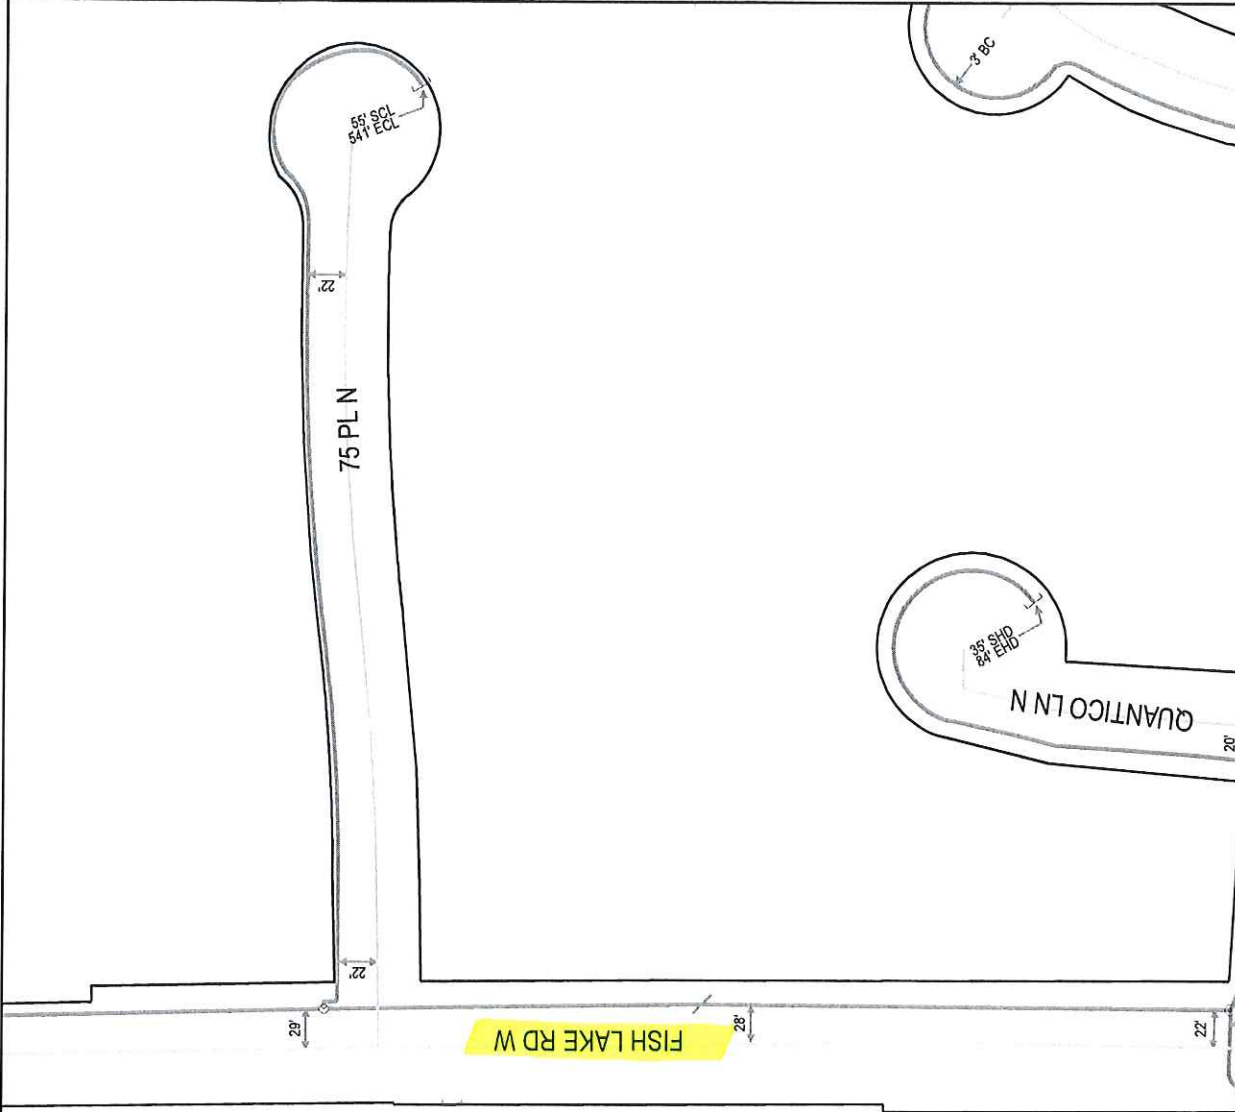

GENERAL LOCATION ONLY. DO NOT USE TO LOCATE FOR EXCAVATION. CALL 1-800-252-1166 FOR ONSITE LOCATIONS AND STAKING.

7537

Plotted by: i217774

Plot Date: 7/13/2016

7537 W FISH LAKE RD
MAPLE GROVE MN 55311

Scale: 1" : 100'