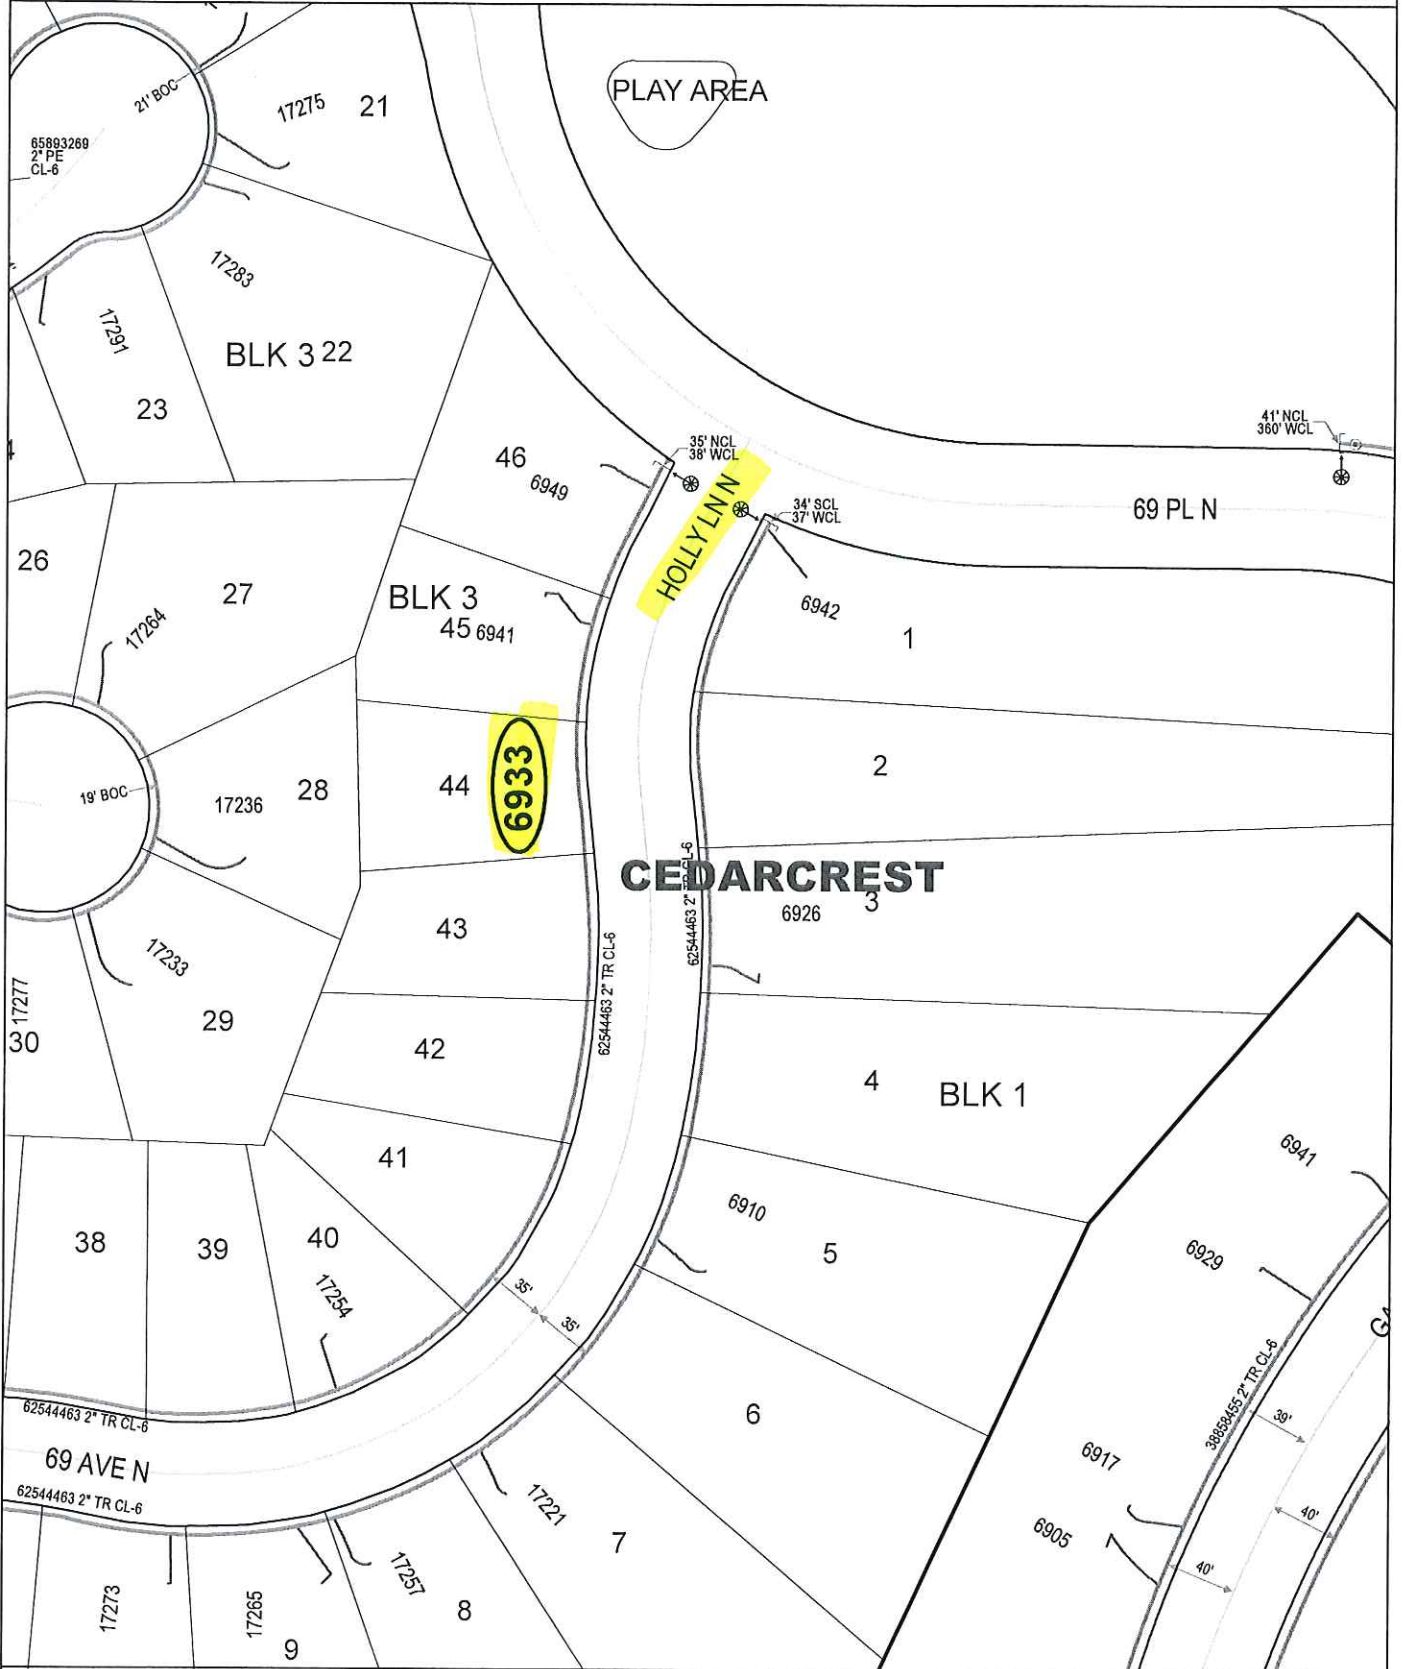

GENERAL LOCATION ONLY. DO NOT USE TO LOCATE FOR EXCAVATION. CALL 1-800-252-1166 FOR ONSITE LOCATIONS AND STAKING.

Plotted by: I222371
Plot Date: 7/9/2016

6933 HOLLY LN N
MAPLE GROVE

Scale: 1" : 100'
CenterPoint Energy
North