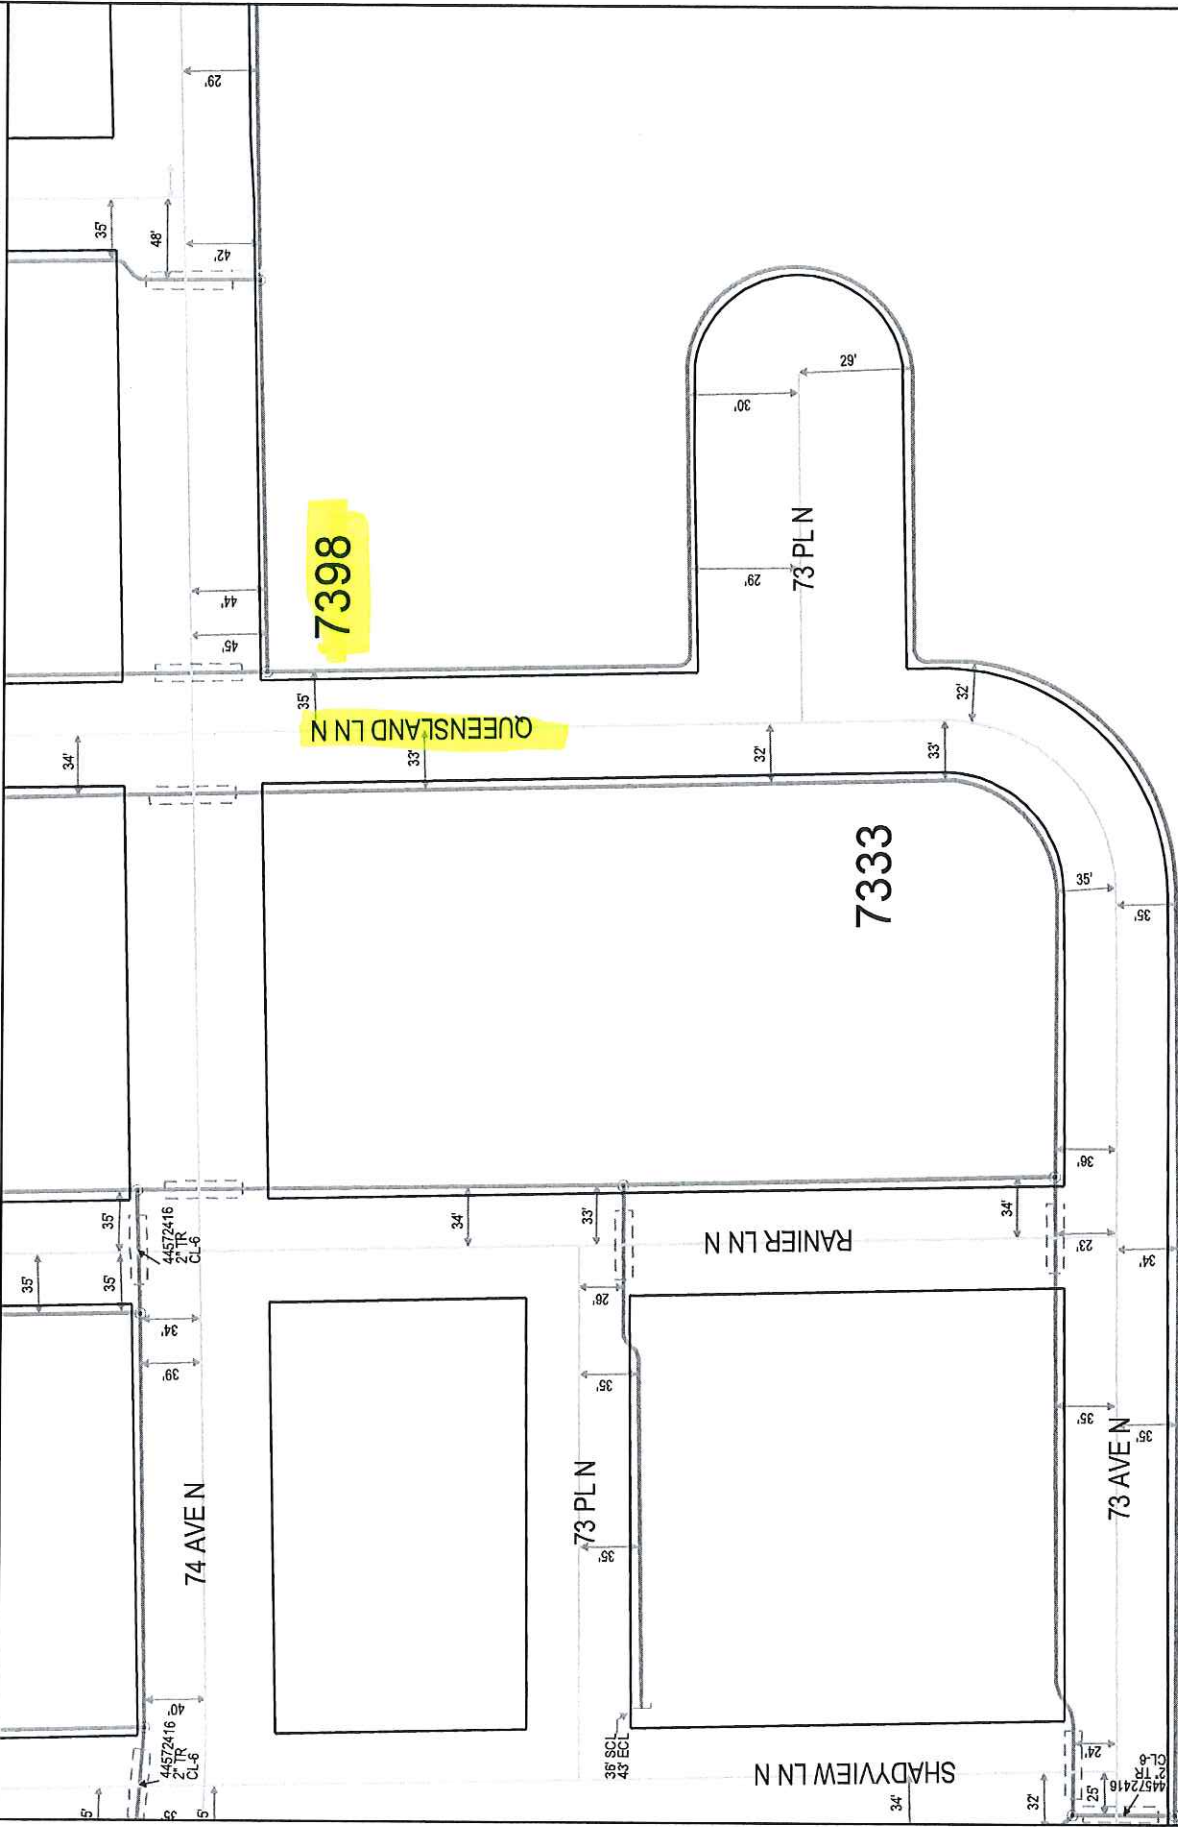

GENERAL LOCATION ONLY. DO NOT USE TO LOCATE FOR EXCAVATION. CALL 1-800-252-1166 FOR ONSITE LOCATIONS AND STAKING.

Plotted by: i217774

Plot Date: 6/28/2016

7333 AND 7398 QUEENSLAND LN N

MAPLE GROVE MN 55311

Scale: 1" : 100'