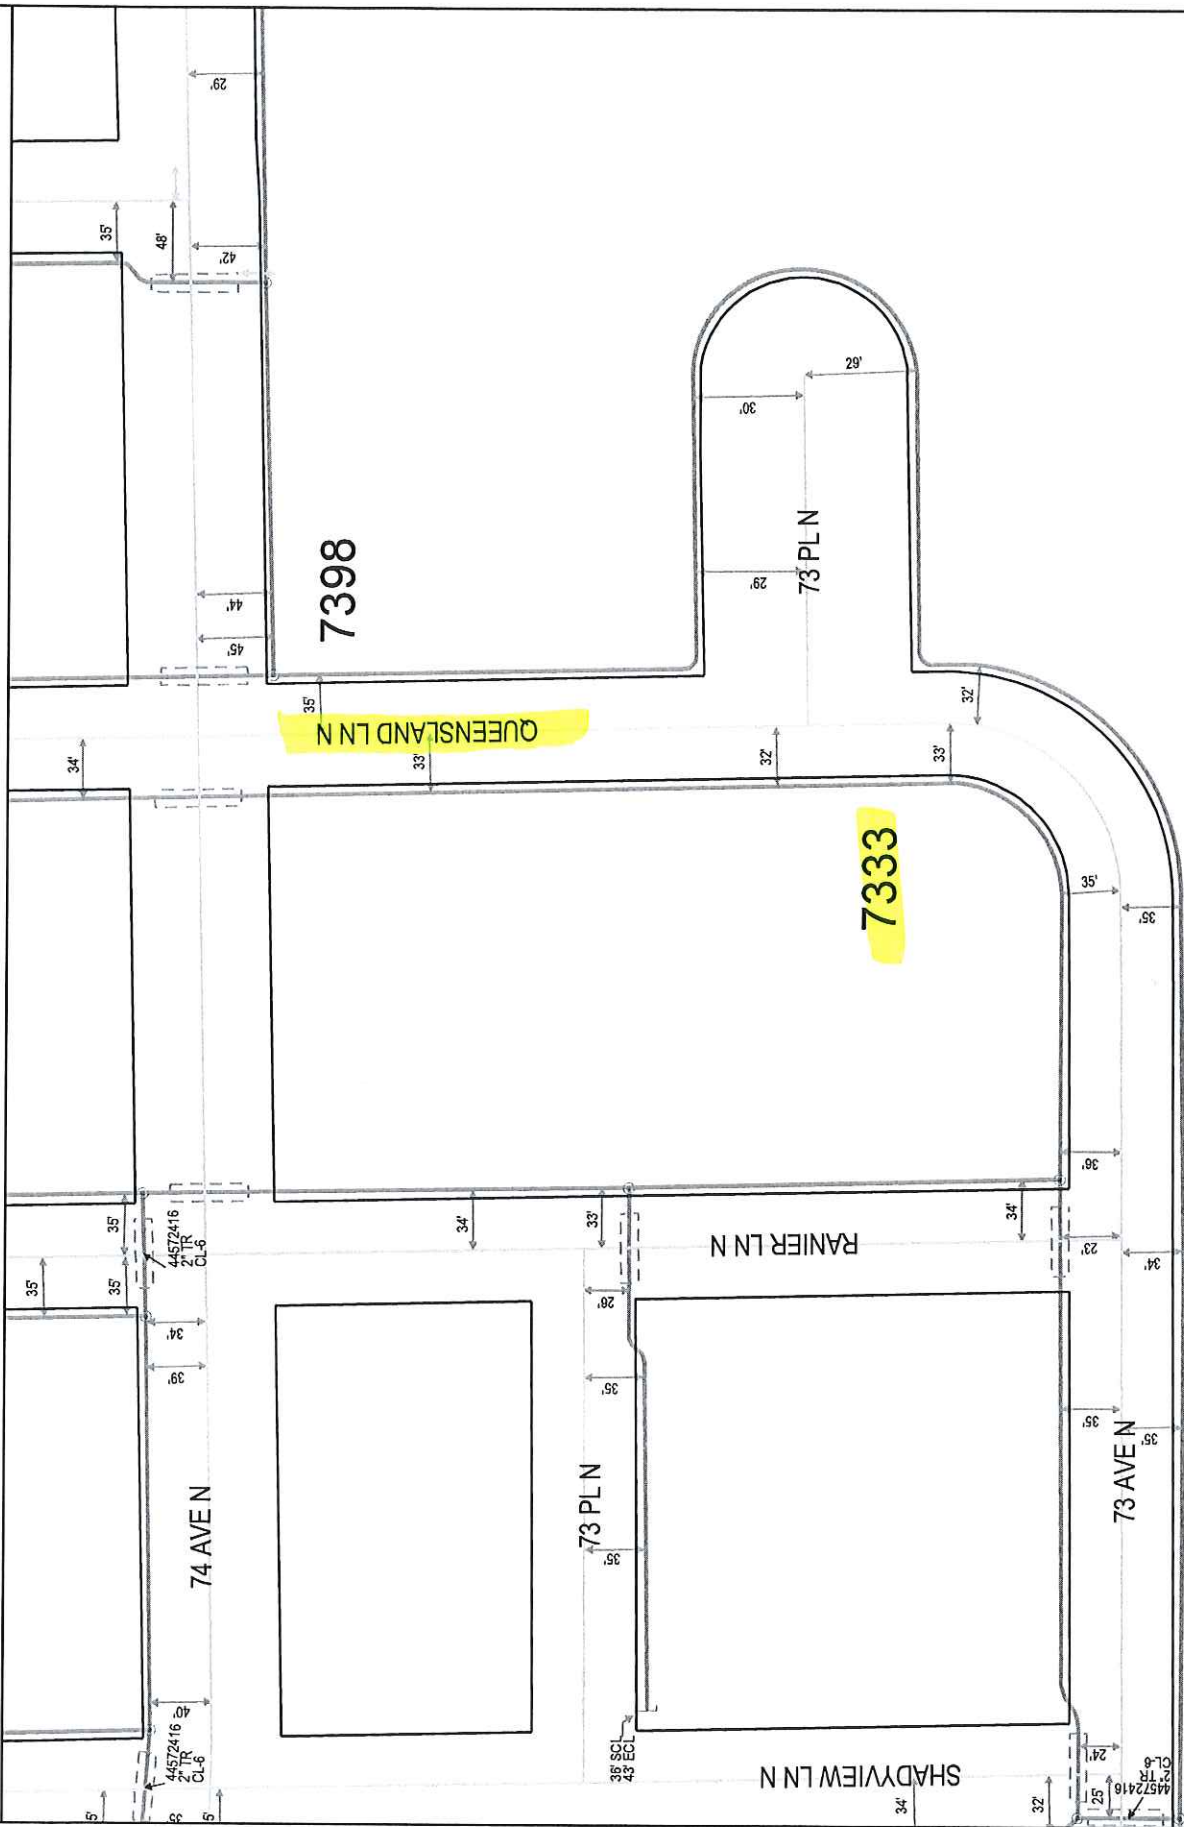

GENERAL LOCATION ONLY. DO NOT USE TO LOCATE FOR EXCAVATION. CALL 1-800-252-1166 FOR ONSITE LOCATIONS AND STAKING.

Plotted by: i217774
Plot Date: 6/28/2016

7333 AND 7398 QUEENSLAND LN N
MAPLE GROVE MN 55311

Scale: 1" : 100'
CenterPoint Energy
North