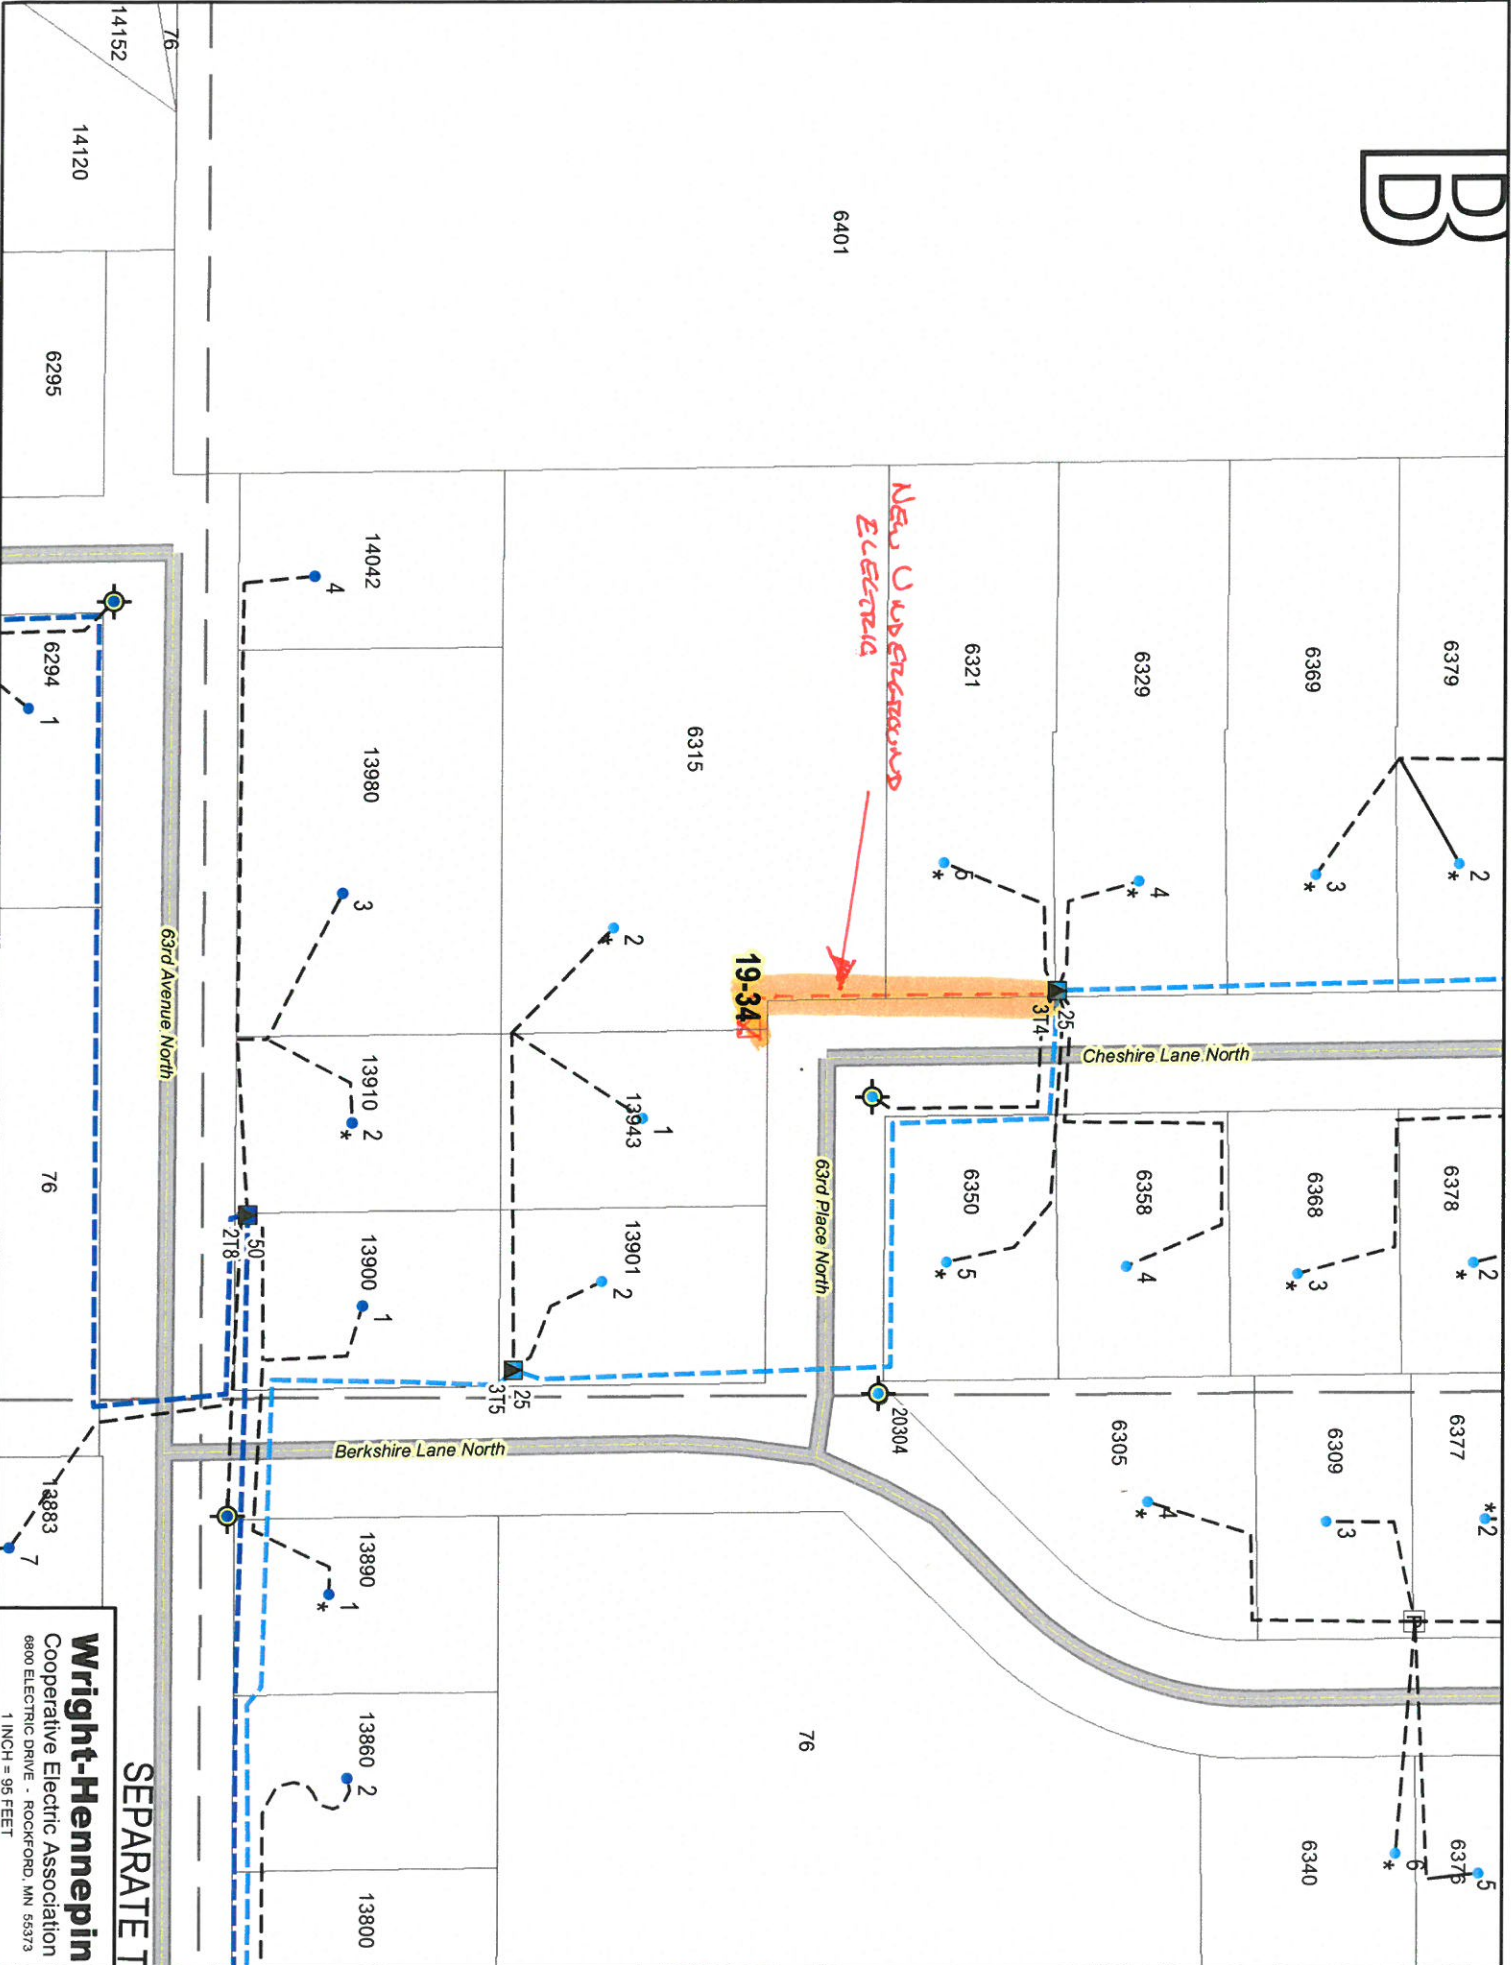

B

6401

14120

6295

14152

76

14042

13980

76

6321

6329

6350

6305

6379

6369

6378

6377

6376

6340

Cheshire Lane North

63rd Place North

Berkshire Lane North

63rd Avenue North

SEPARATE T

Wright-Hennepin
 Cooperative Electric Association
 6800 ELECTRIC DRIVE - ROCKFORD, MN 56373
 1 INCH = 95 FEET