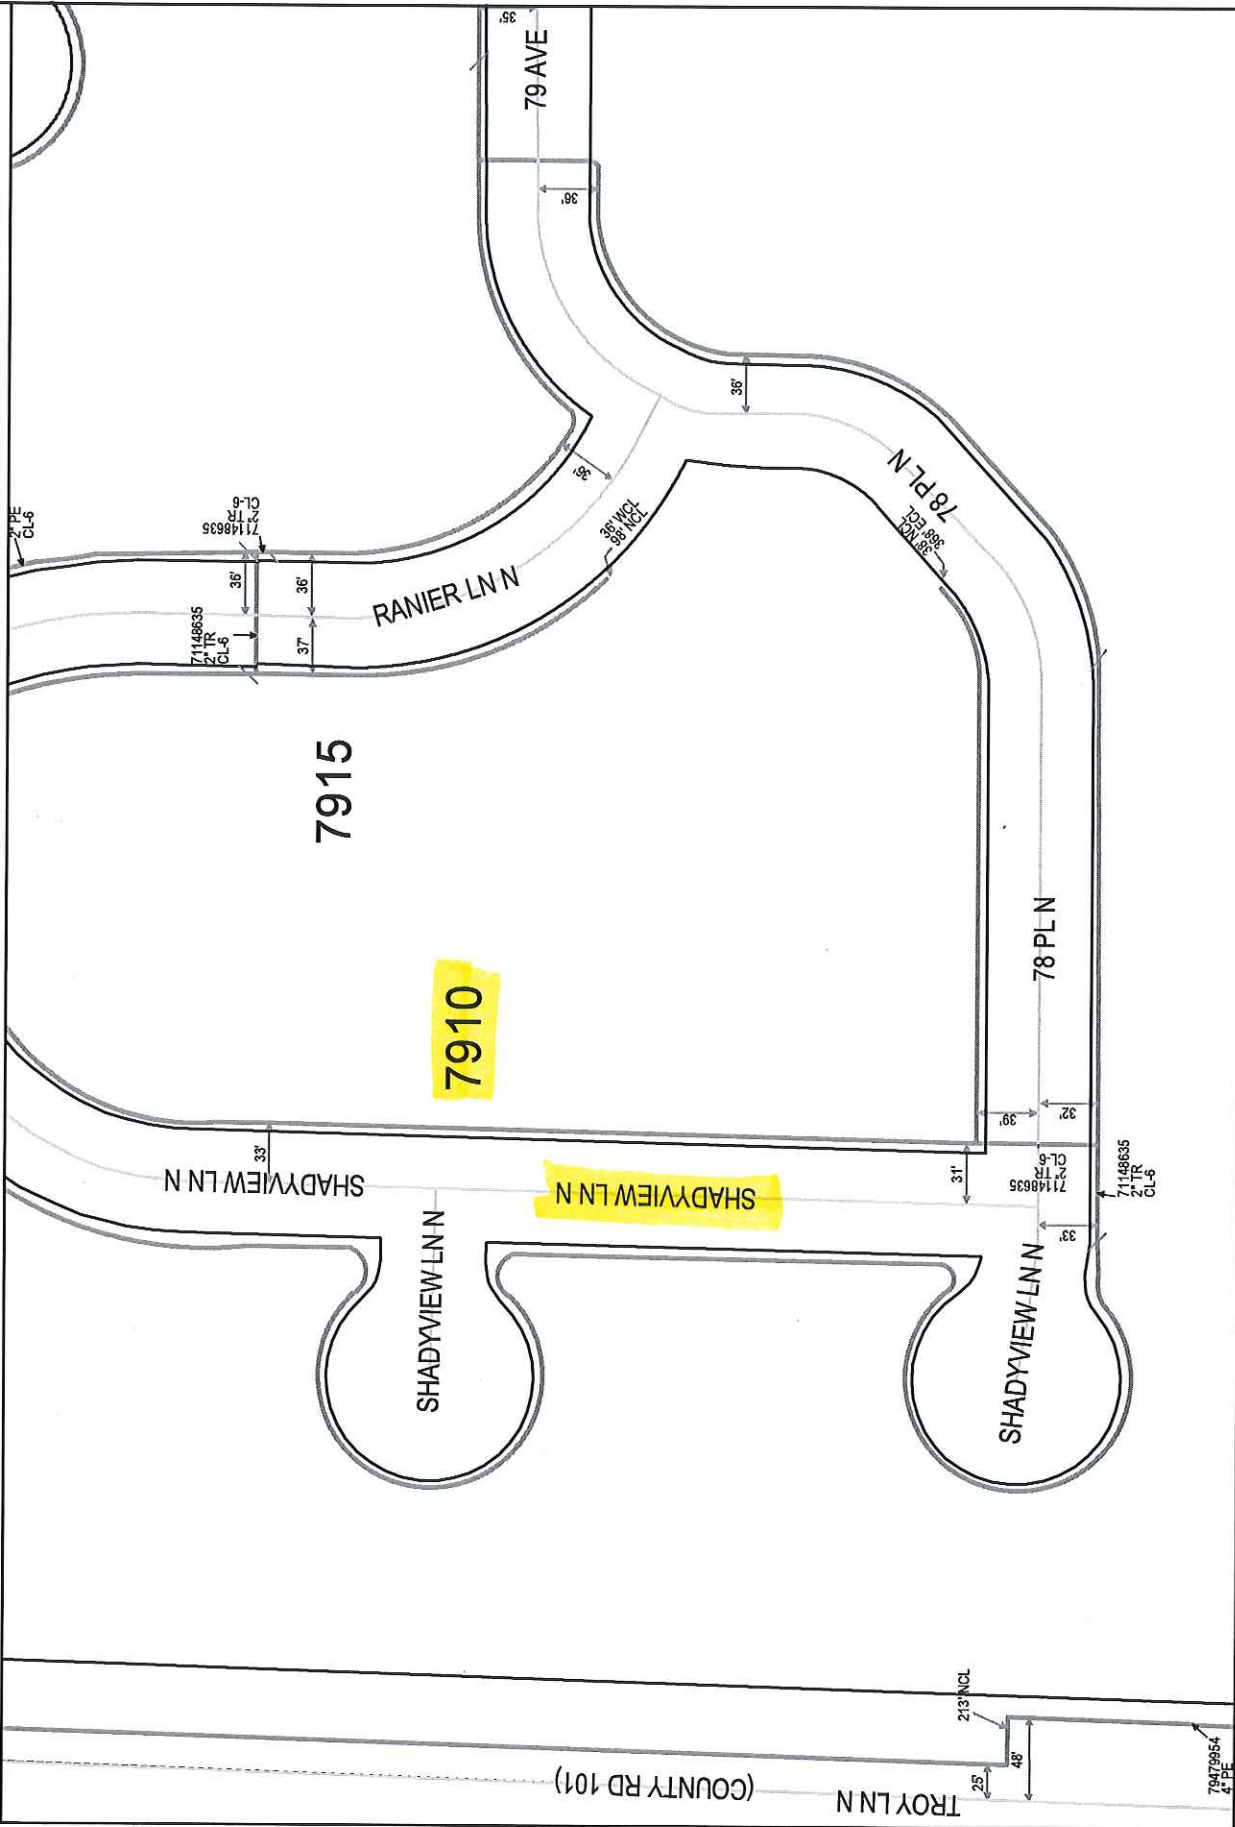

GENERAL LOCATION ONLY. DO NOT USE TO LOCATE FOR EXCAVATION. CALL 1-800-252-1166 FOR ONSITE LOCATIONS AND STAKING.

Plotted by: i217774
Plot Date: 6/2/2017

7910 SHADYVIEW LN N AND 7915 RANIER LN N
MAPLE GROVE MN 55311

Scale: 1" = 100'
CenterPoint Energy North