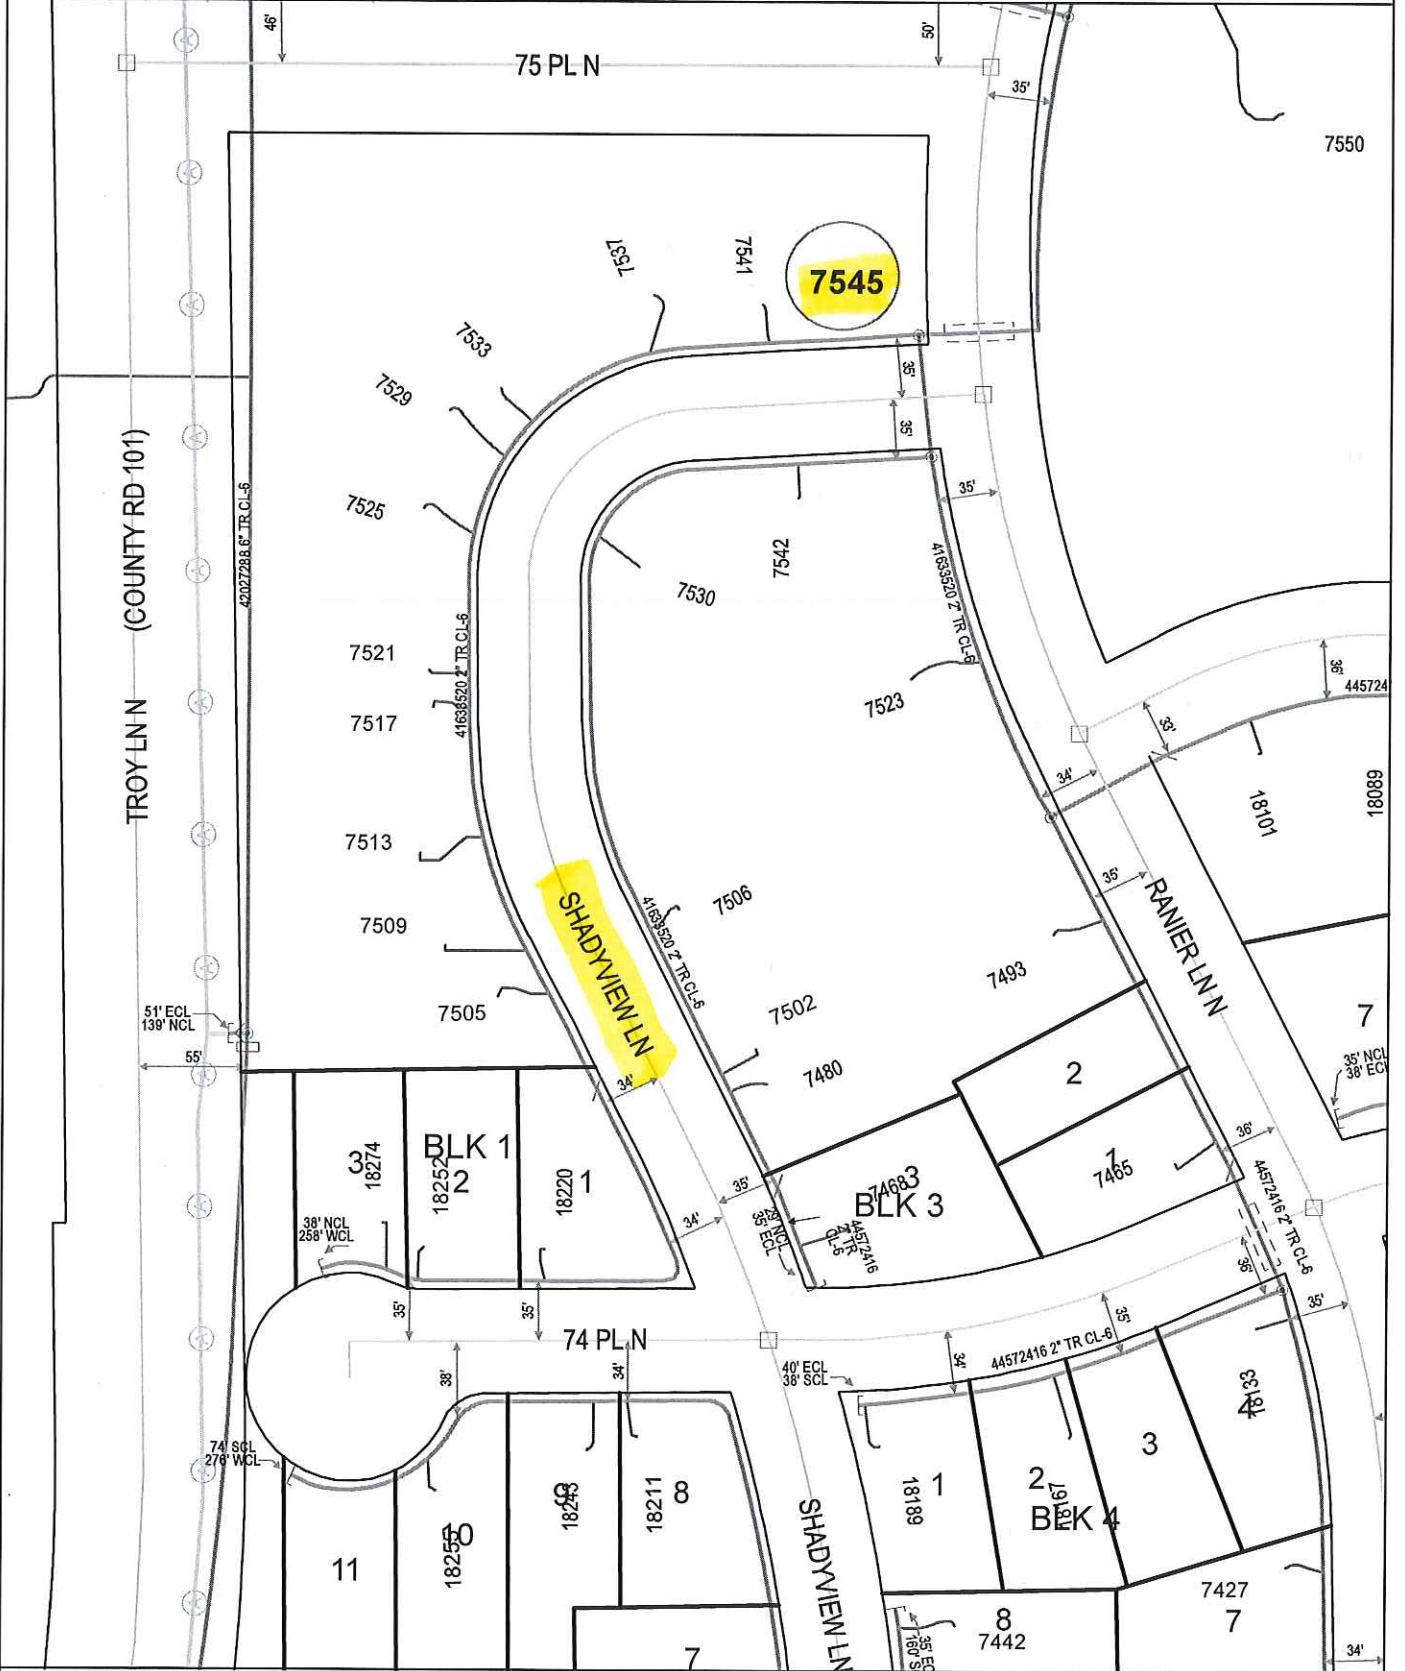

GENERAL LOCATION ONLY. DO NOT USE TO LOCATE FOR EXCAVATION. CALL 1-800-252-1166 FOR ONSITE LOCATIONS AND STAKING.

Plotted by: i221539  
Plot Date: 5/30/2017

**7545 SHADYVIEW LN**  
MAPLE GROVE

Scale: 1" : 100'