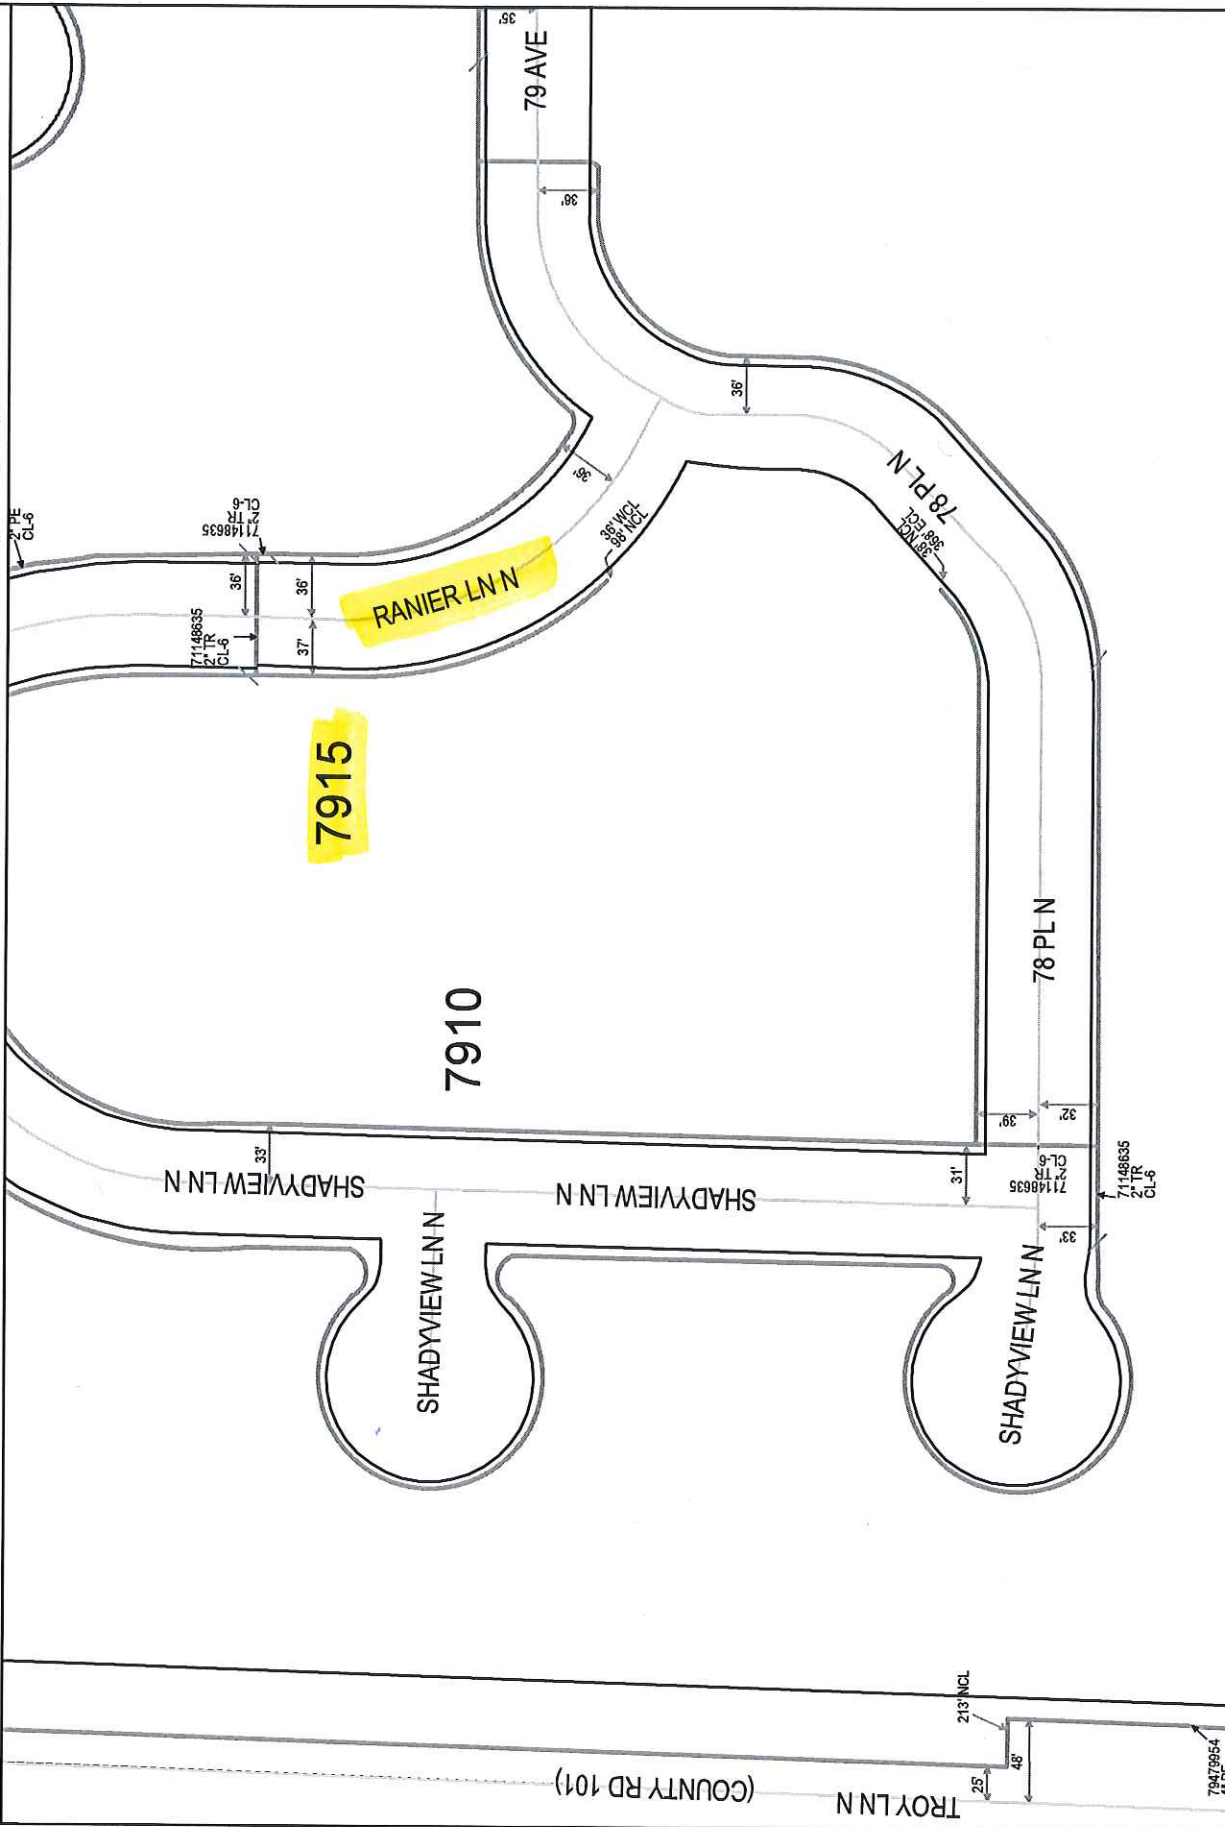

GENERAL LOCATION ONLY. DO NOT USE TO LOCATE FOR EXCAVATION. CALL 1-800-252-1166 FOR ONSITE LOCATIONS AND STAKING.

Plotted by: i217774  
Plot Date: 6/2/2017

7910 SHADYVIEW LN N AND 7915 RANIER LN N  
MAPLE GROVE MN 55311

Scale: 1" = 100'  
CenterPoint Energy North