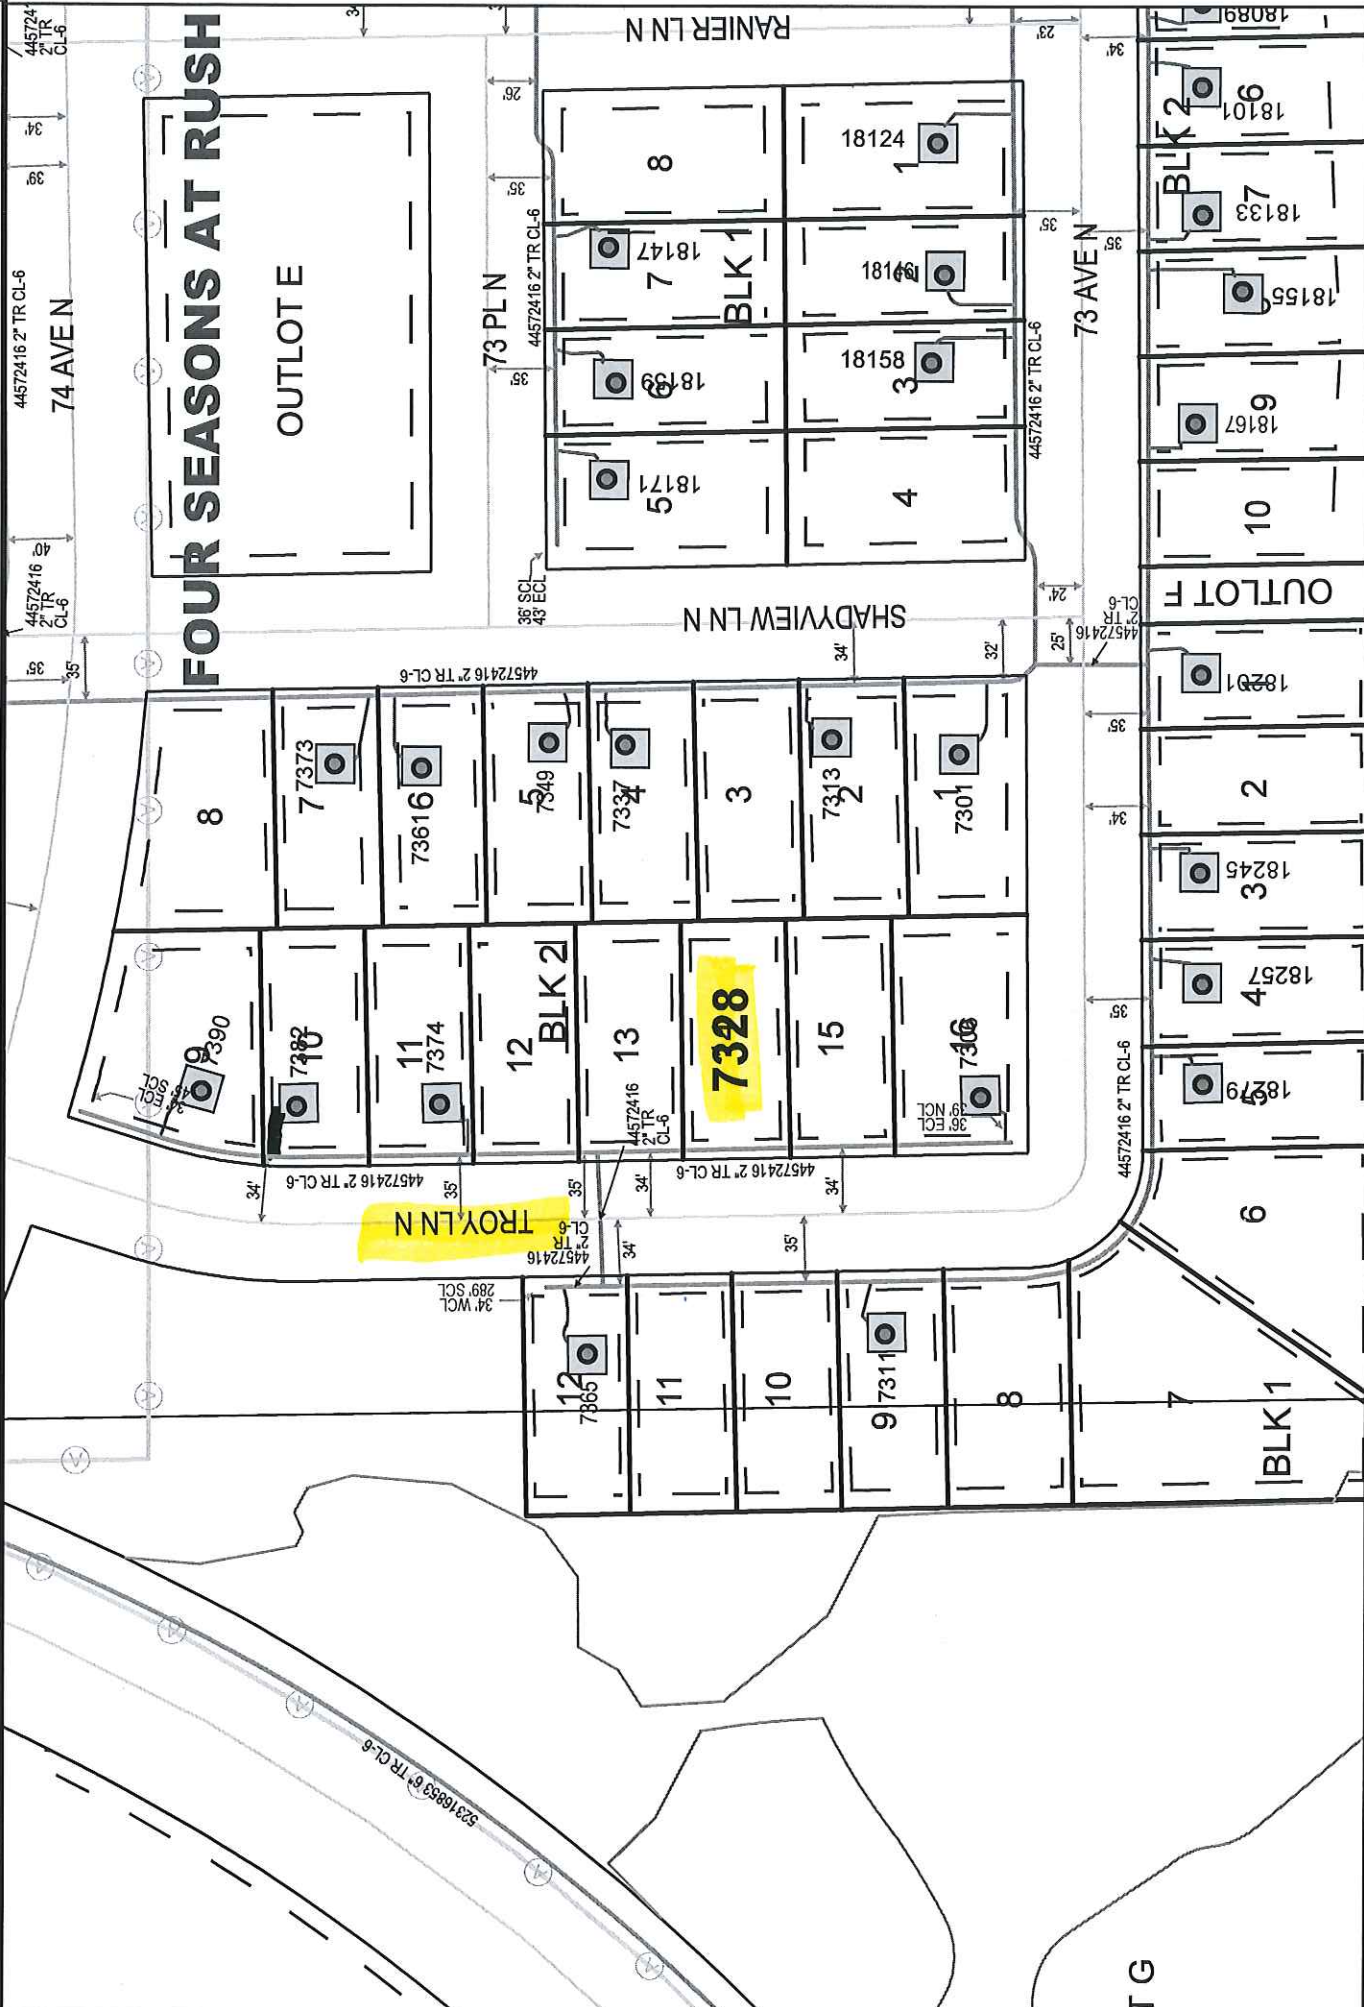

GENERAL LOCATION ONLY. DO NOT USE TO LOCATE FOR EXCAVATION. CALL 1-800-252-1166 FOR ONSITE LOCATIONS AND STAKING.

Plotted by: i213215
Plot Date: 5/18/2017

7328 TROY LN N
MAPLE GROVE

Scale: 1" = 100'
CenterPoint Energy
North