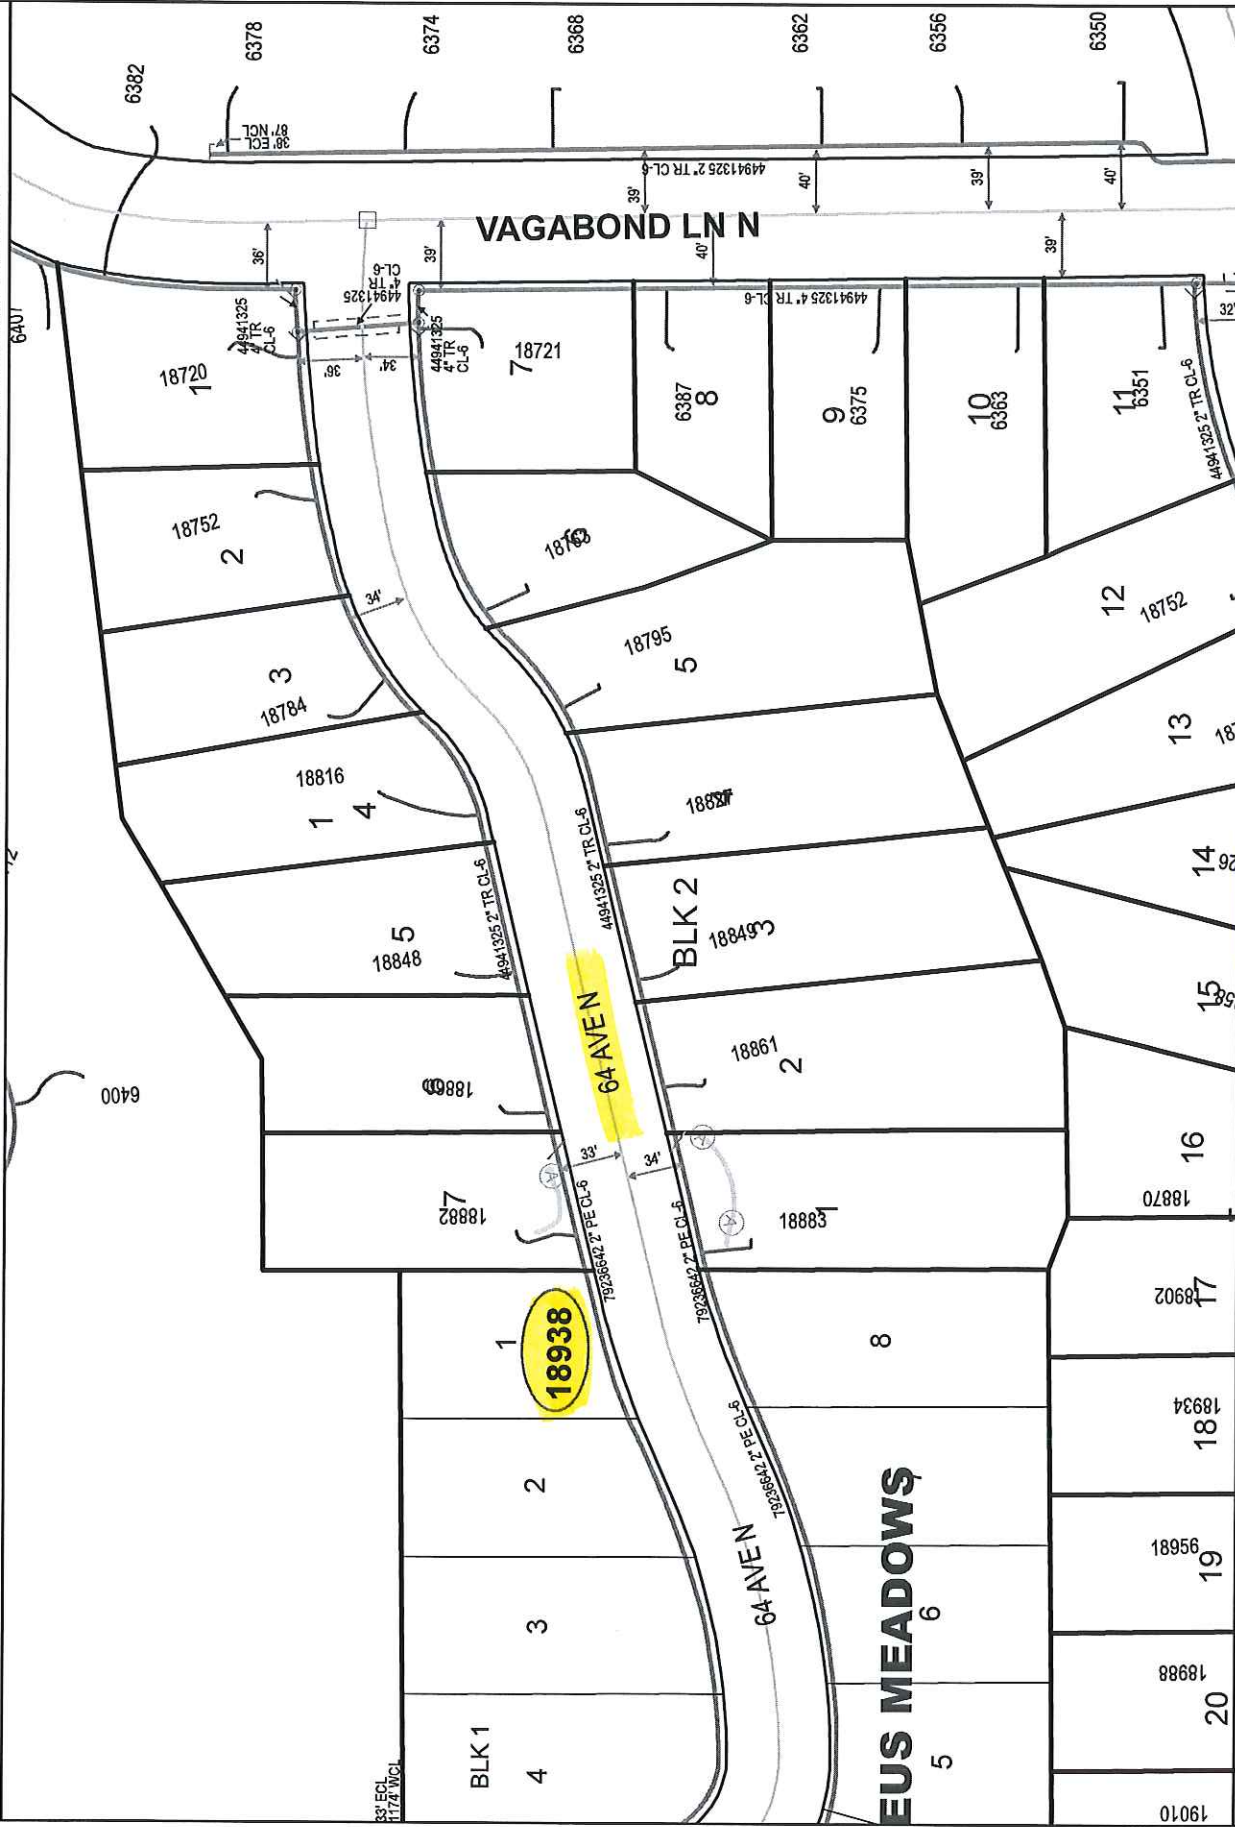

GENERAL LOCATION ONLY. DO NOT USE TO LOCATE FOR EXCAVATION. CALL 1-800-252-1166 FOR ONSITE LOCATIONS AND STAKING.

Plotted by: i221539  
Plot Date: 5/25/2017

18938 64TH AVENUE N  
MAPLE GROVE

Scale: 1" = 100'  
CenterPoint Energy North