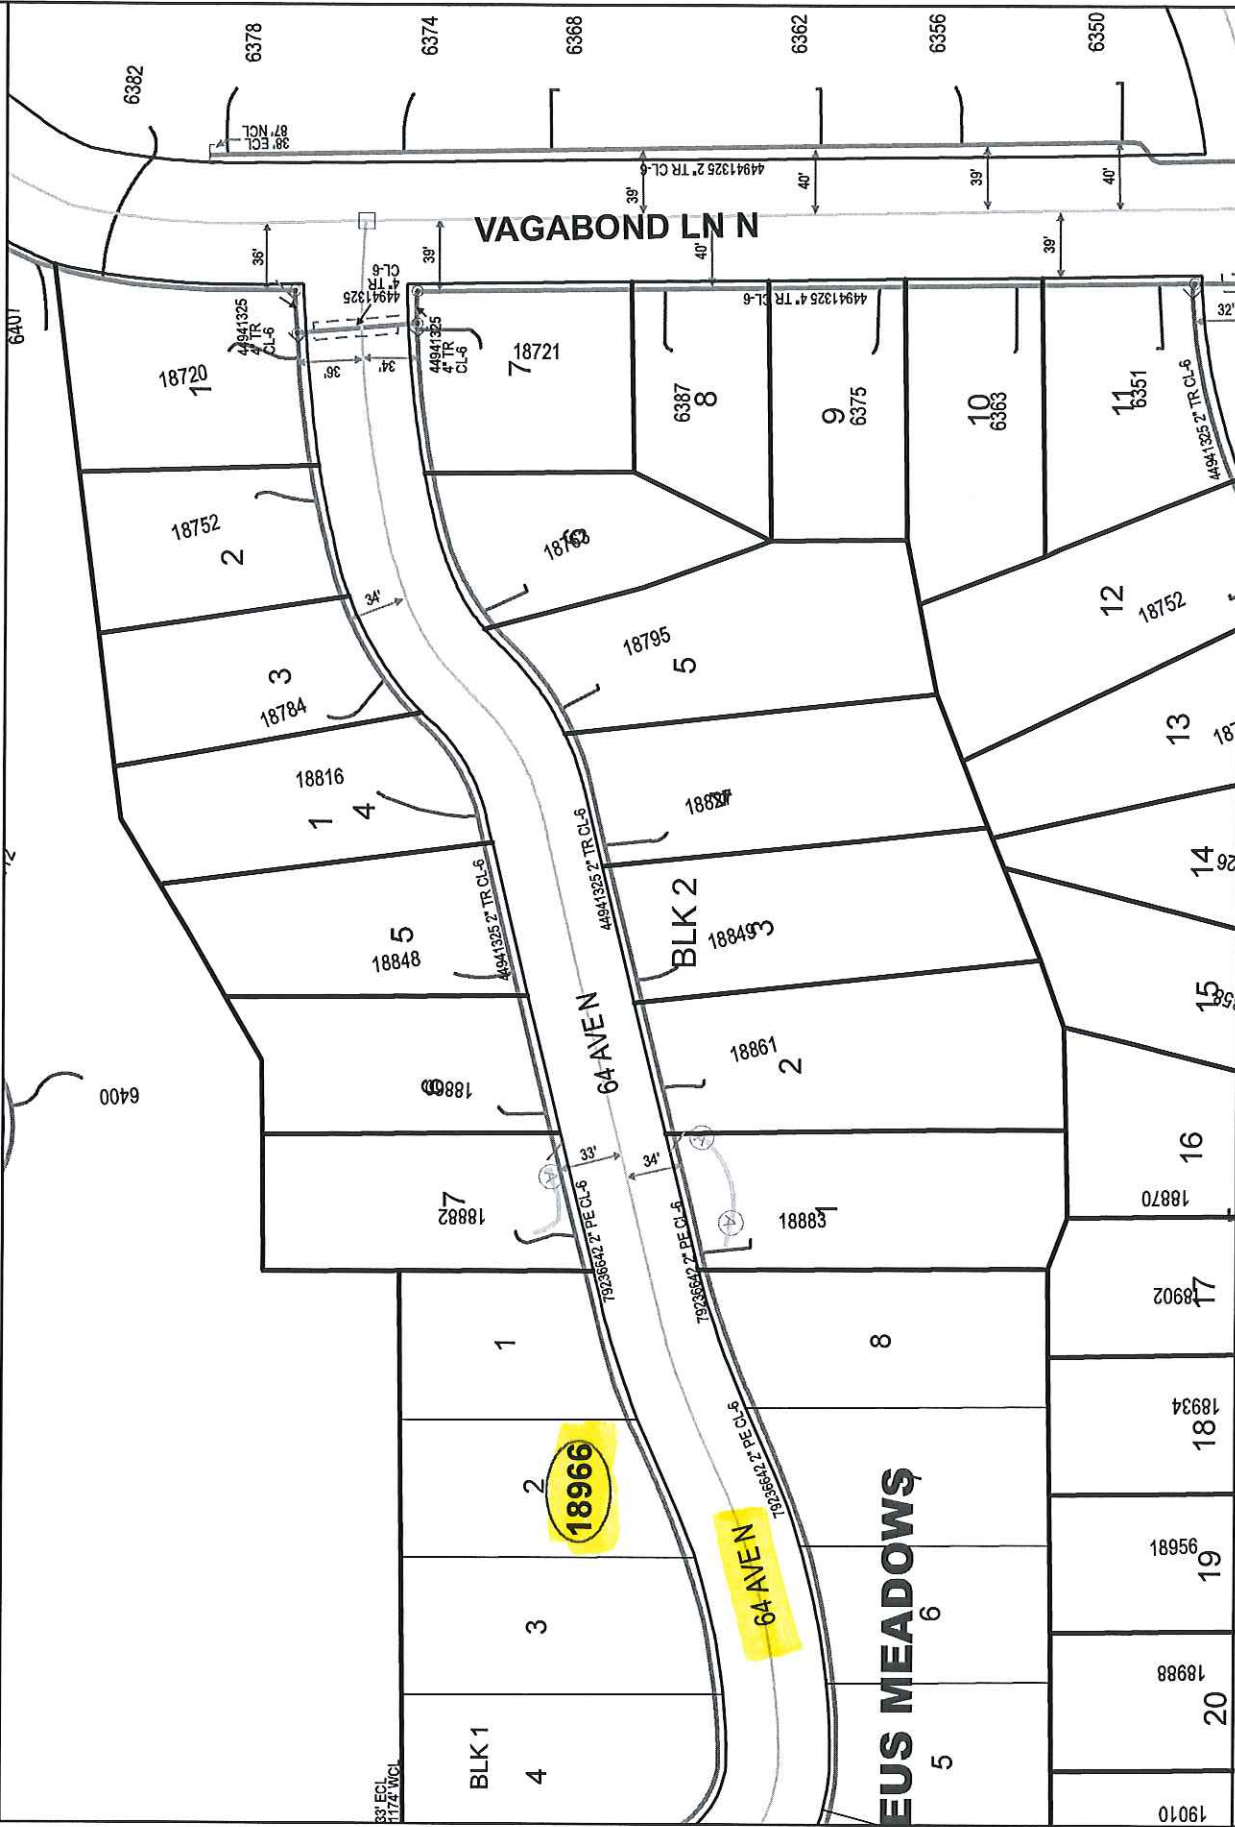

GENERAL LOCATION ONLY. DO NOT USE TO LOCATE FOR EXCAVATION. CALL 1-800-252-1166 FOR ONSITE LOCATIONS AND STAKING.

Plotted by: i221539  
Plot Date: 5/25/2017

18966 64TH AVEN N  
MAPLE GROVE

Scale: 1" = 100'  
CenterPoint Energy  
North