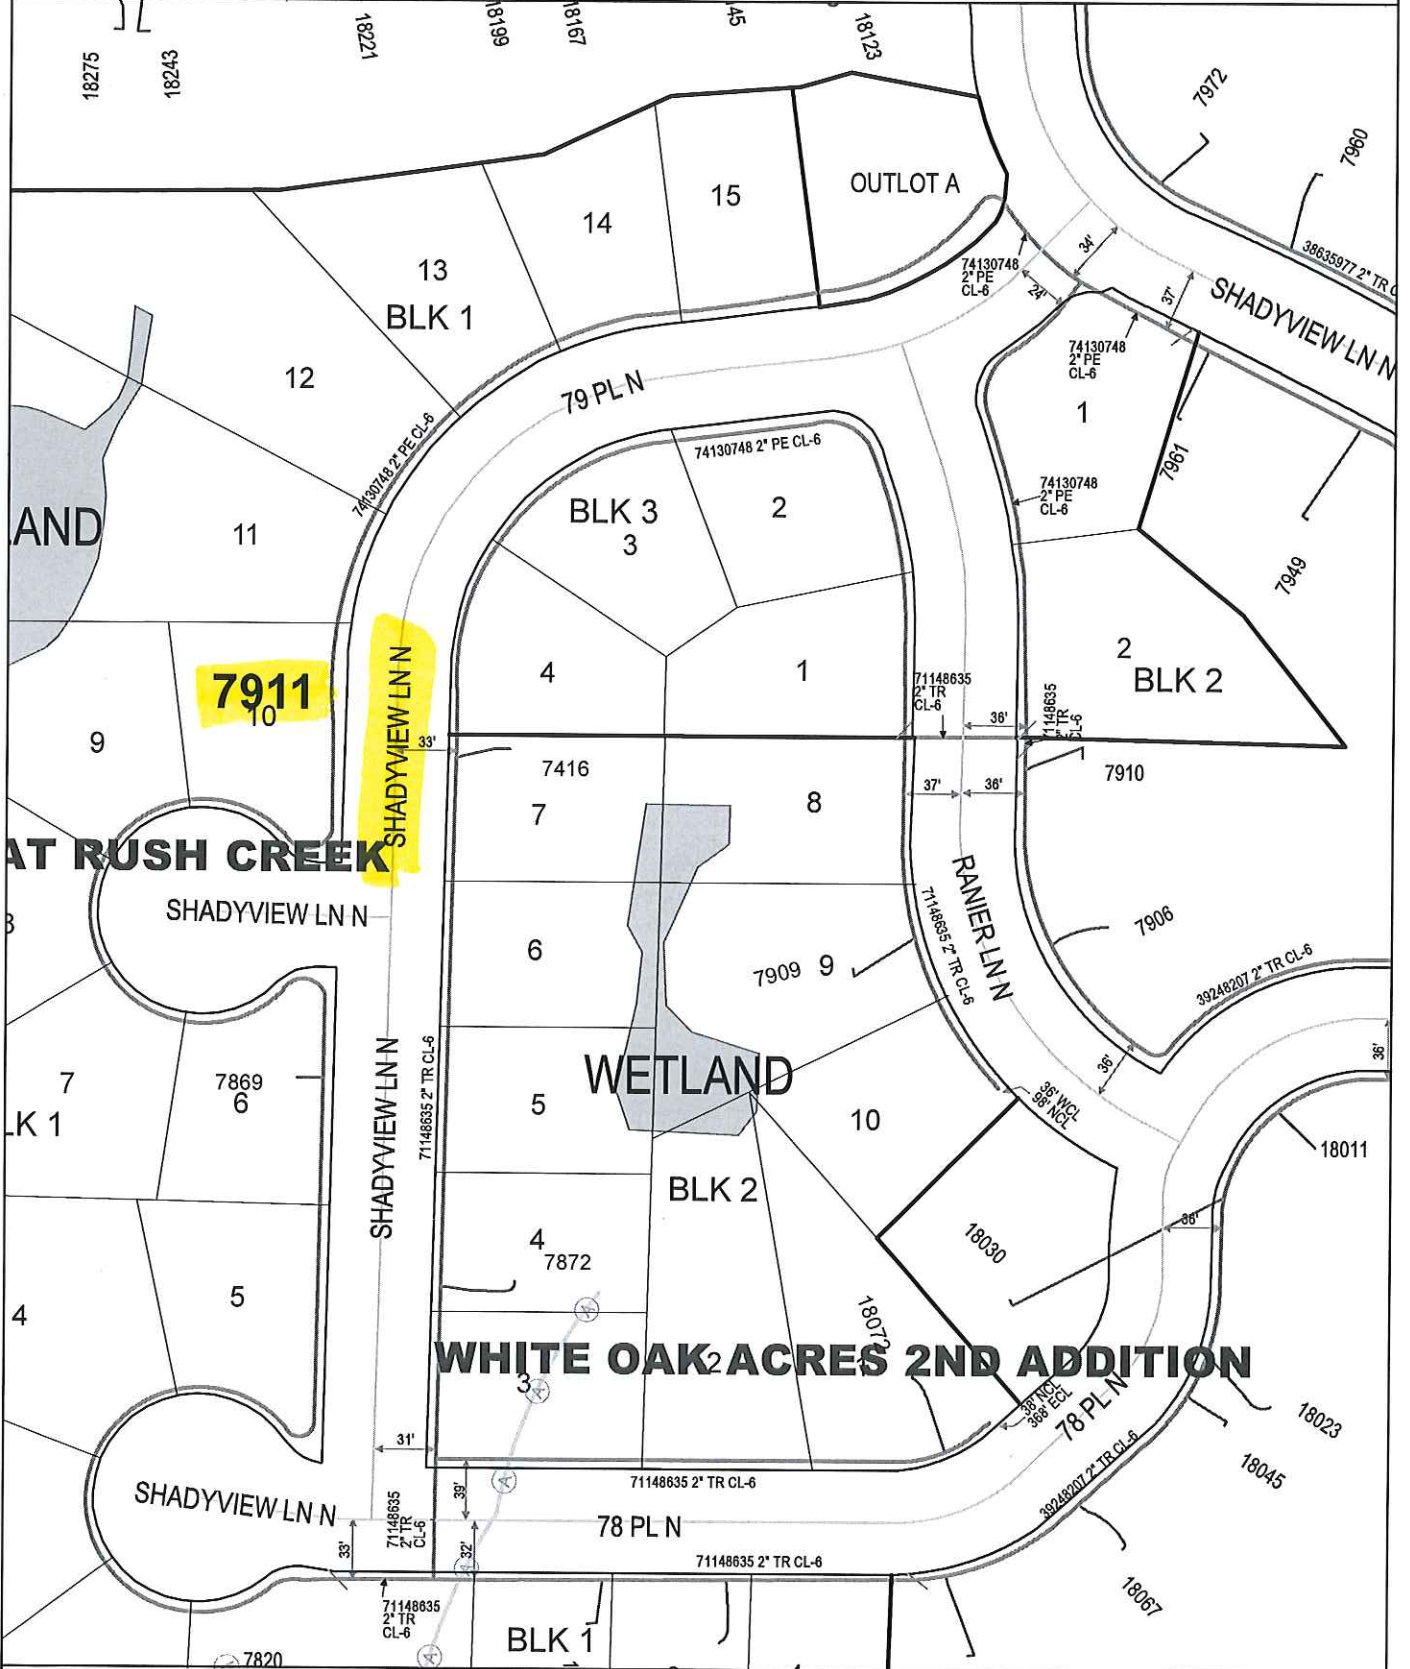

GENERAL LOCATION ONLY. DO NOT USE TO LOCATE FOR EXCAVATION. CALL 1-800-252-1166 FOR ONSITE LOCATIONS AND STAKING.

Plotted by: i221749

Plot Date: 5/10/2017

7911 SHADYVIEW LN N
MAPLE GROVE

Scale: 1" : 100'