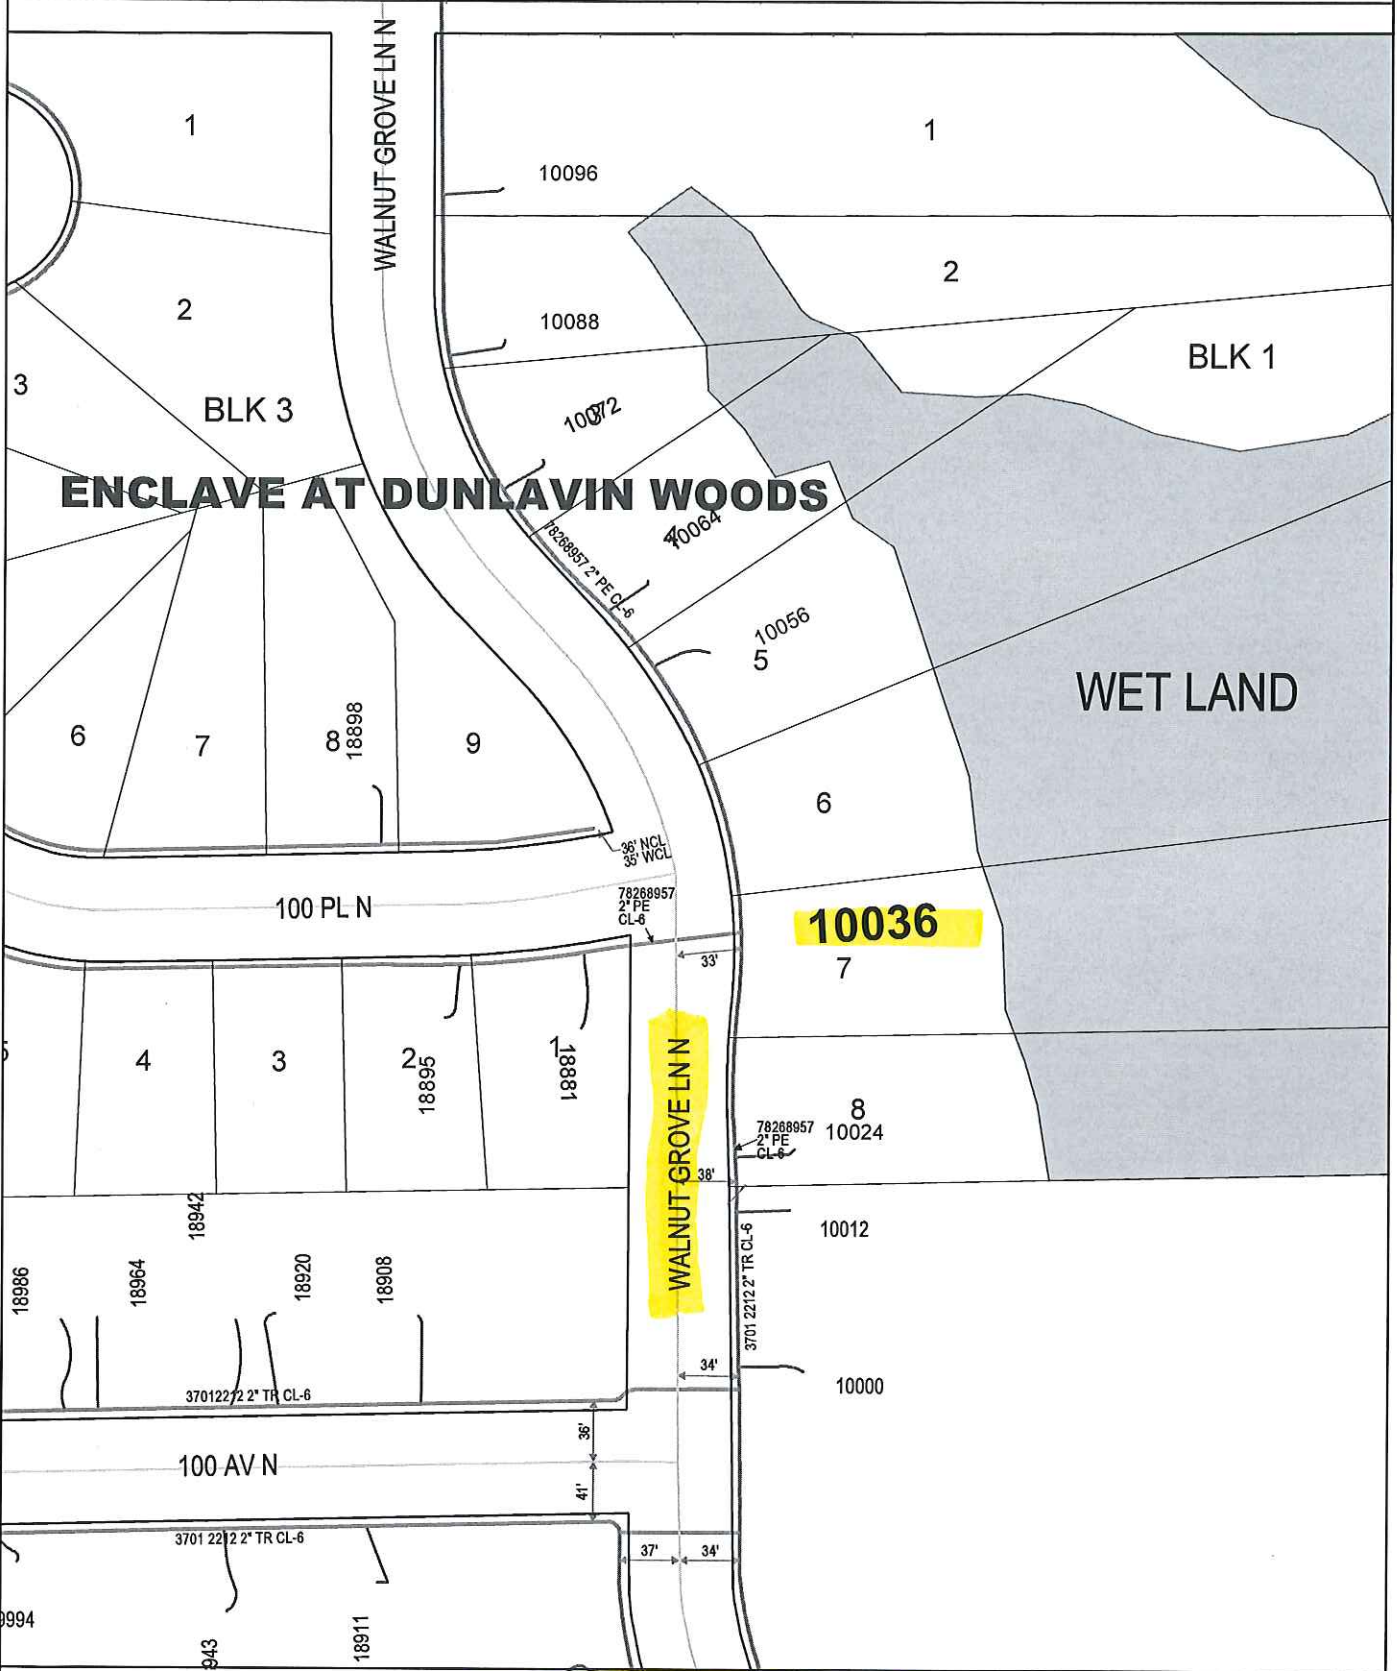

GENERAL LOCATION ONLY. DO NOT USE TO LOCATE FOR EXCAVATION. CALL 1-800-252-1166 FOR ONSITE LOCATIONS AND STAKING.

Plotted by: i221749

Plot Date: 5/10/2017

10036 WALNUTGROVE LN N

MAPLE GROVE

Scale: 1" : 100'