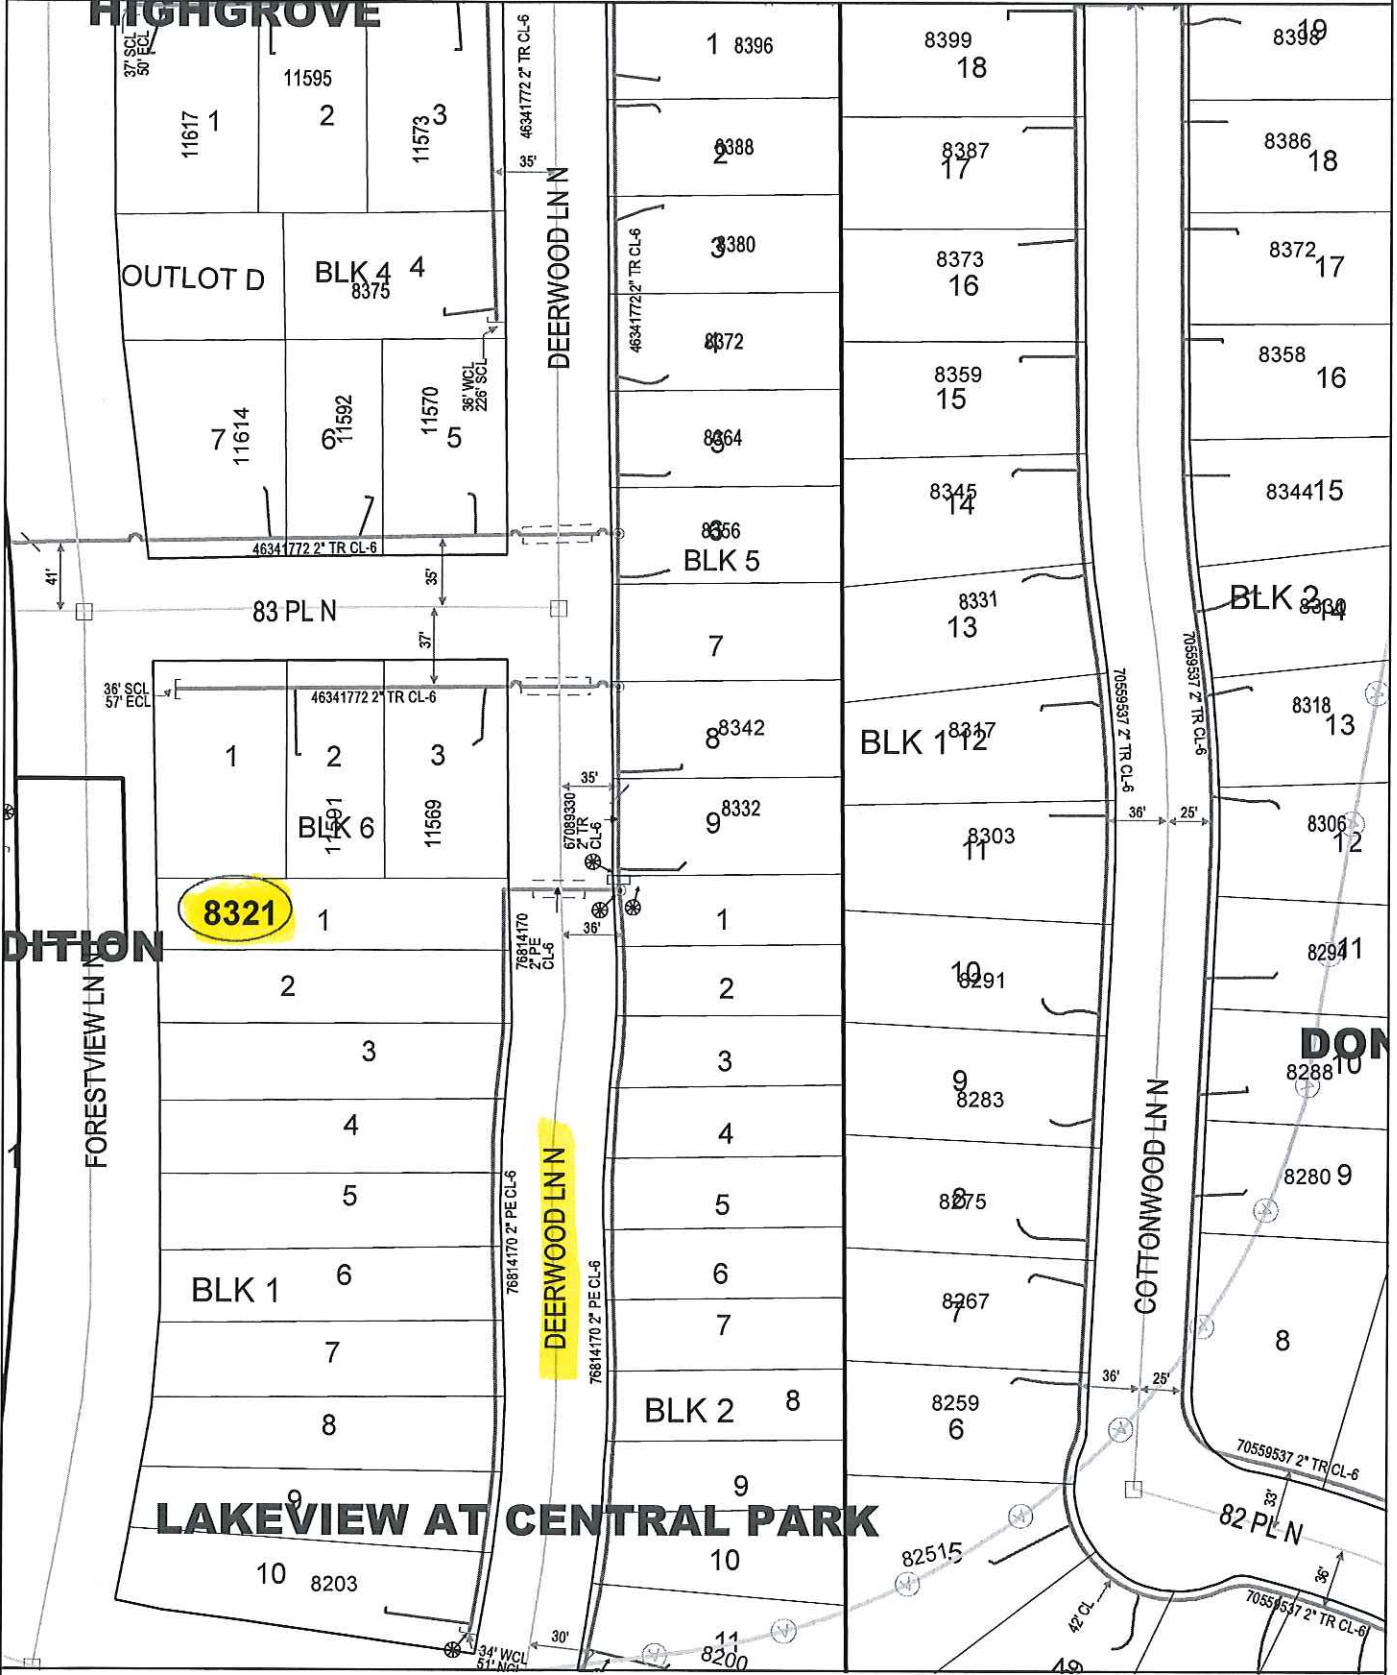

GENERAL LOCATION ONLY. DO NOT USE TO LOCATE FOR EXCAVATION. CALL 1-800-252-1166 FOR ONSITE LOCATIONS AND STAKING.

Plotted by: i221539

Plot Date: 5/18/2017

**8321 DEERWOOD LN N**

MAPLE GROVE

Scale: 1" : 100'