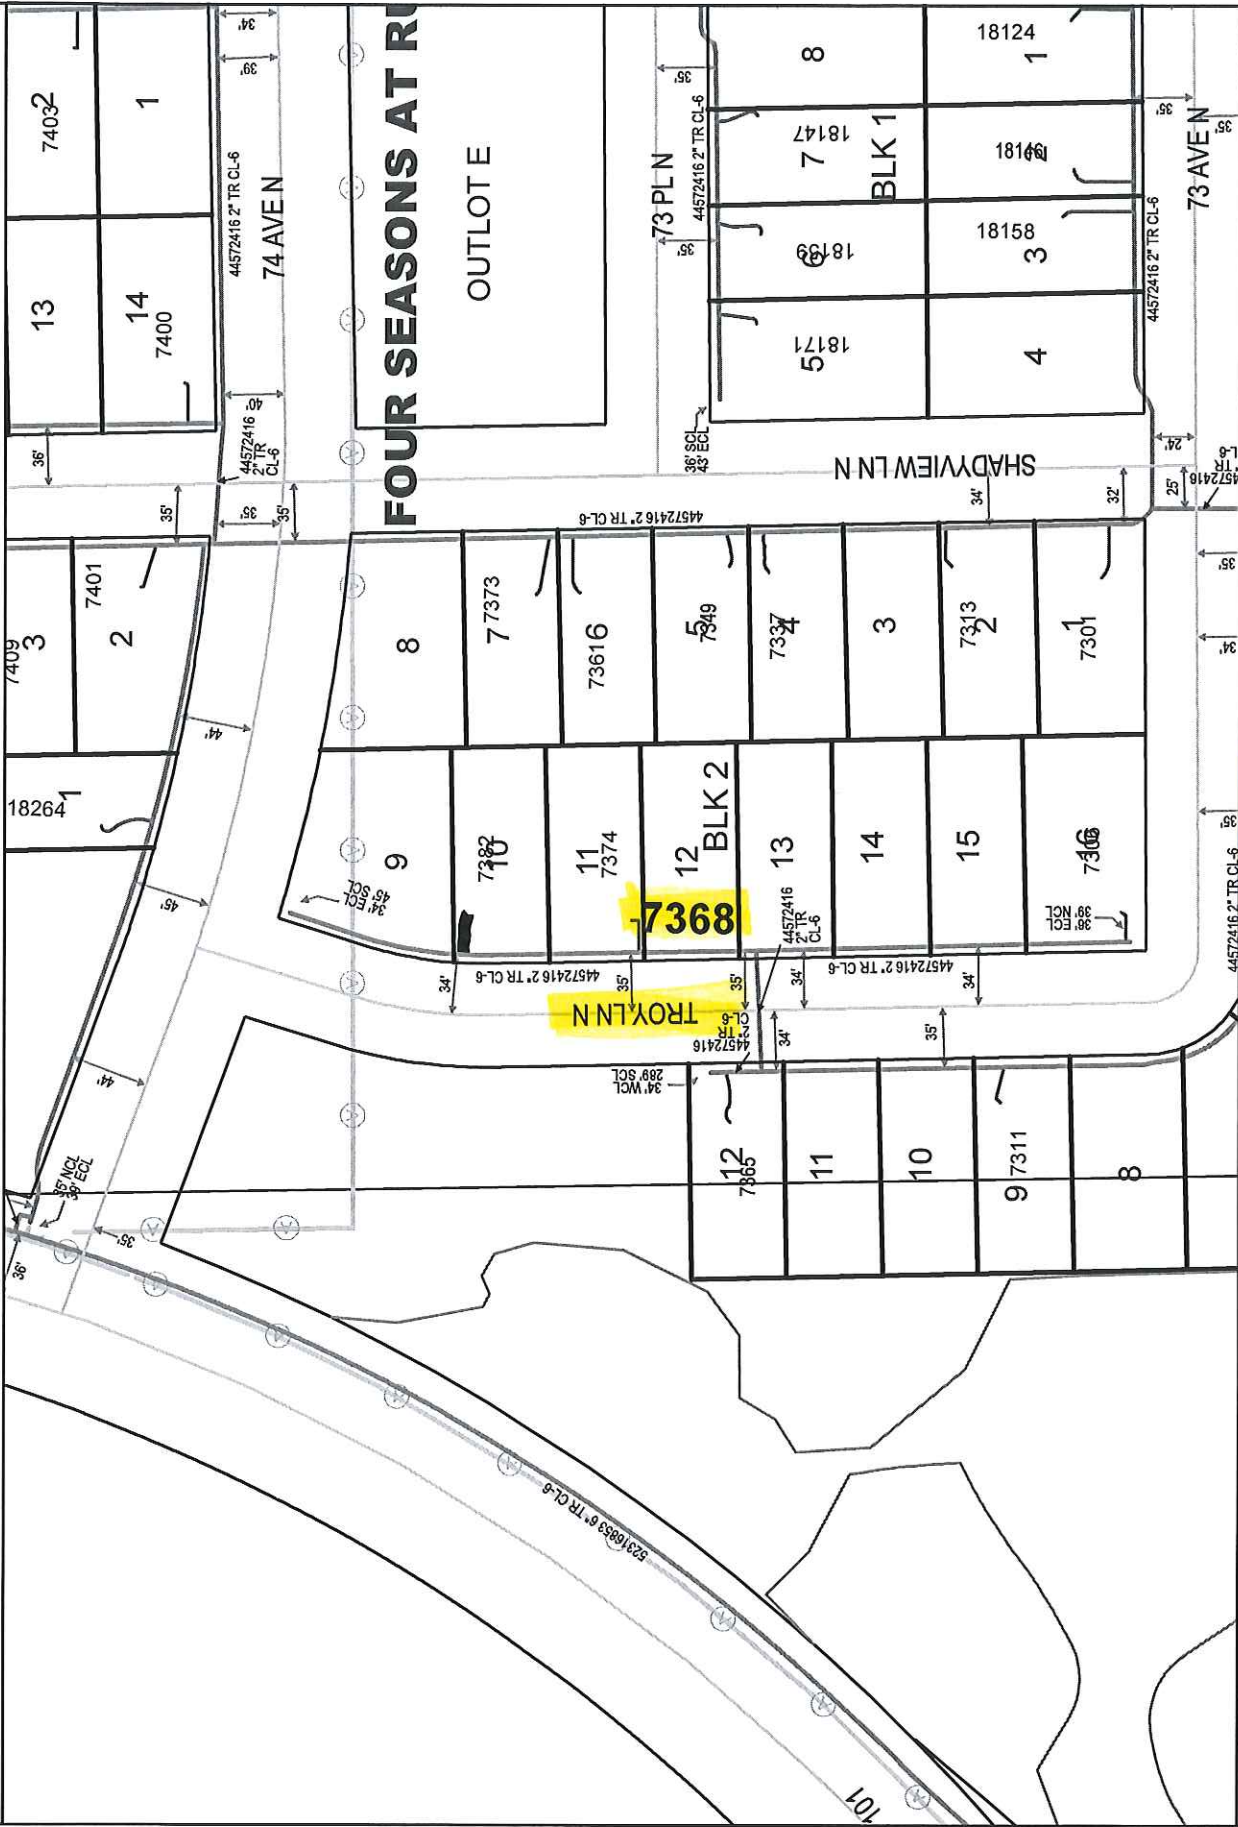

GENERAL LOCATION ONLY. DO NOT USE TO LOCATE FOR EXCAVATION. CALL 1-800-252-1166 FOR ONSITE LOCATIONS AND STAKING.

Plotted by: i225675
Plot Date: 5/8/2017

7368 TROY LNN
MAPLE GROVE

Scale: 1" = 100'
CenterPoint Energy
North