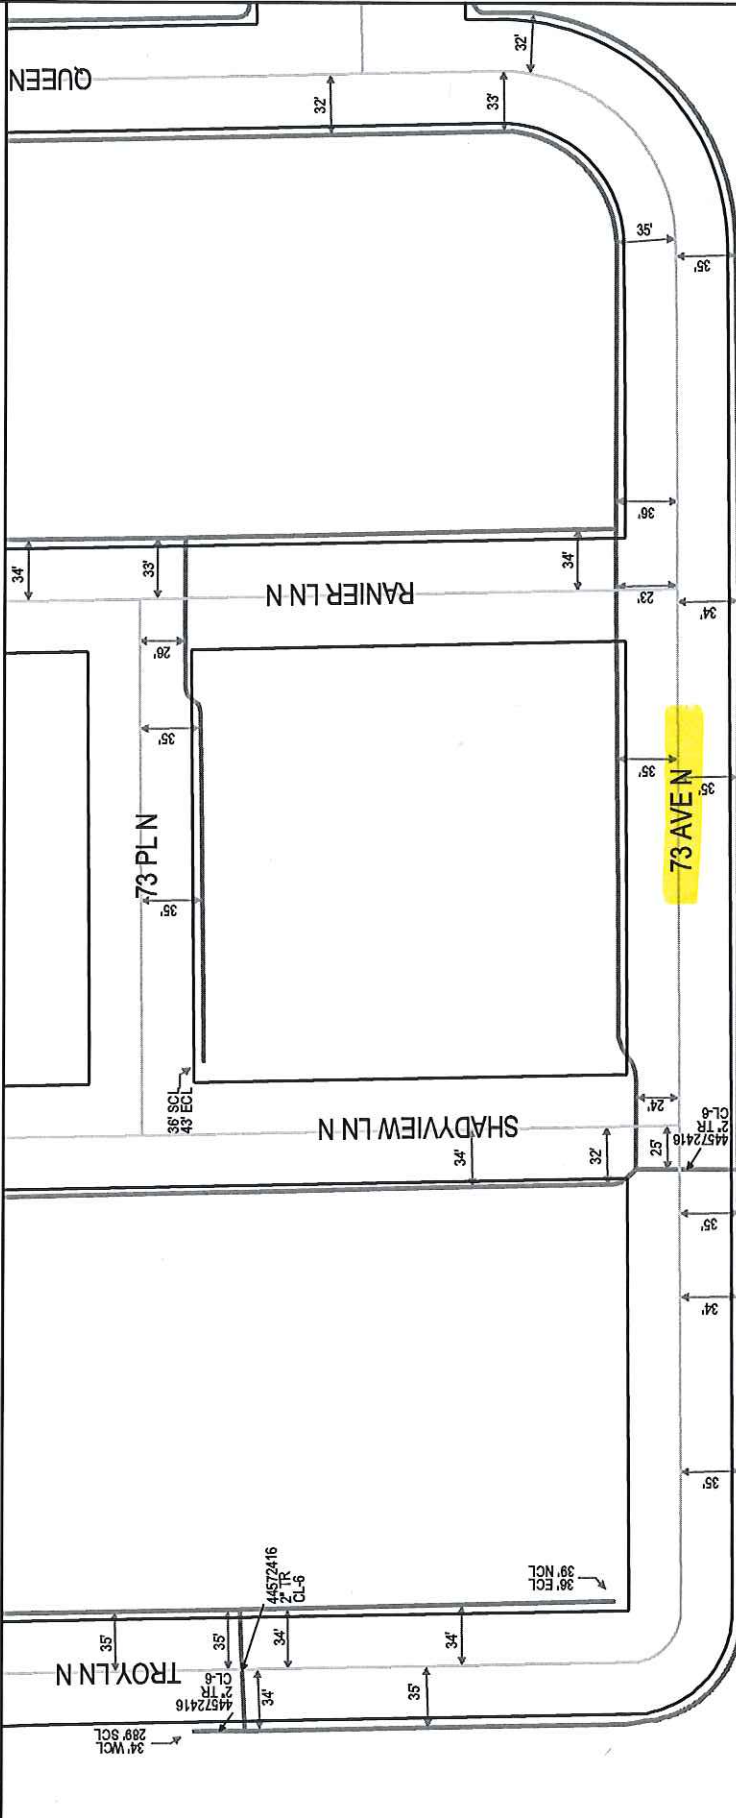

GENERAL LOCATION ONLY. DO NOT USE TO LOCATE FOR EXCAVATION. CALL 1-800-252-1166 FOR ONSITE LOCATIONS AND STAKING.

18067

18223

Plotted by: i217774  
Plot Date: 5/4/2017

18067 AND 18223 73RD AVE N  
MAPLE GROVE MN 55311

Scale: 1" = 100'  
CenterPoint Energy  
North