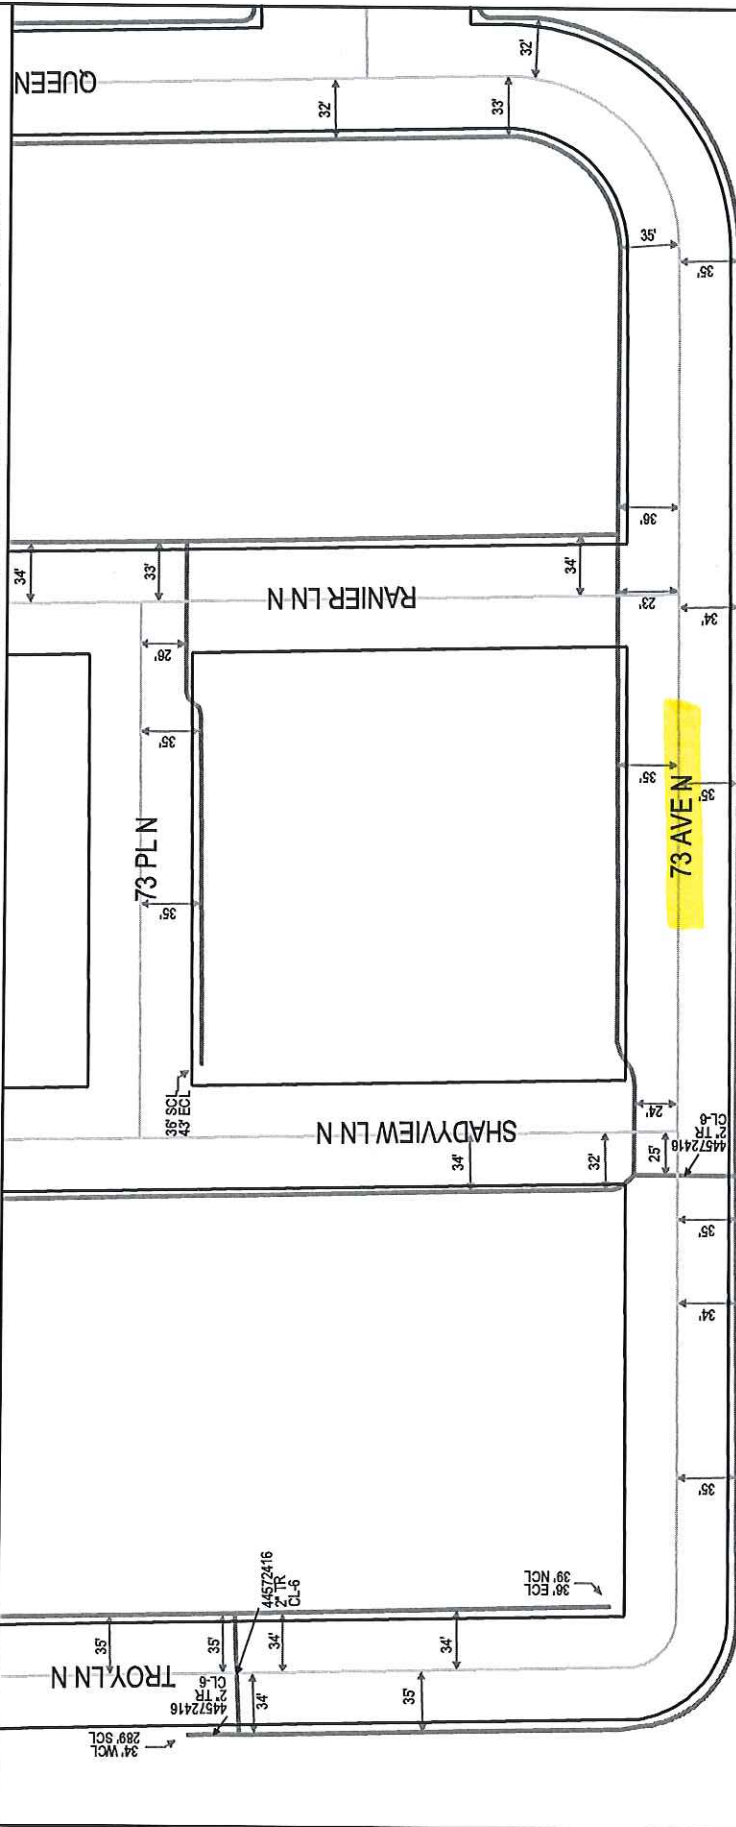

GENERAL LOCATION ONLY. DO NOT USE TO LOCATE FOR EXCAVATION. CALL 1-800-252-1166 FOR ONSITE LOCATIONS AND STAKING.

18067

18223

Plotted by: i217774
Plot Date: 5/4/2017

18067 AND 18223 73RD AVE N
MAPLE GROVE MN 55311

Scale: 1" = 100'
CenterPoint
Energov
North