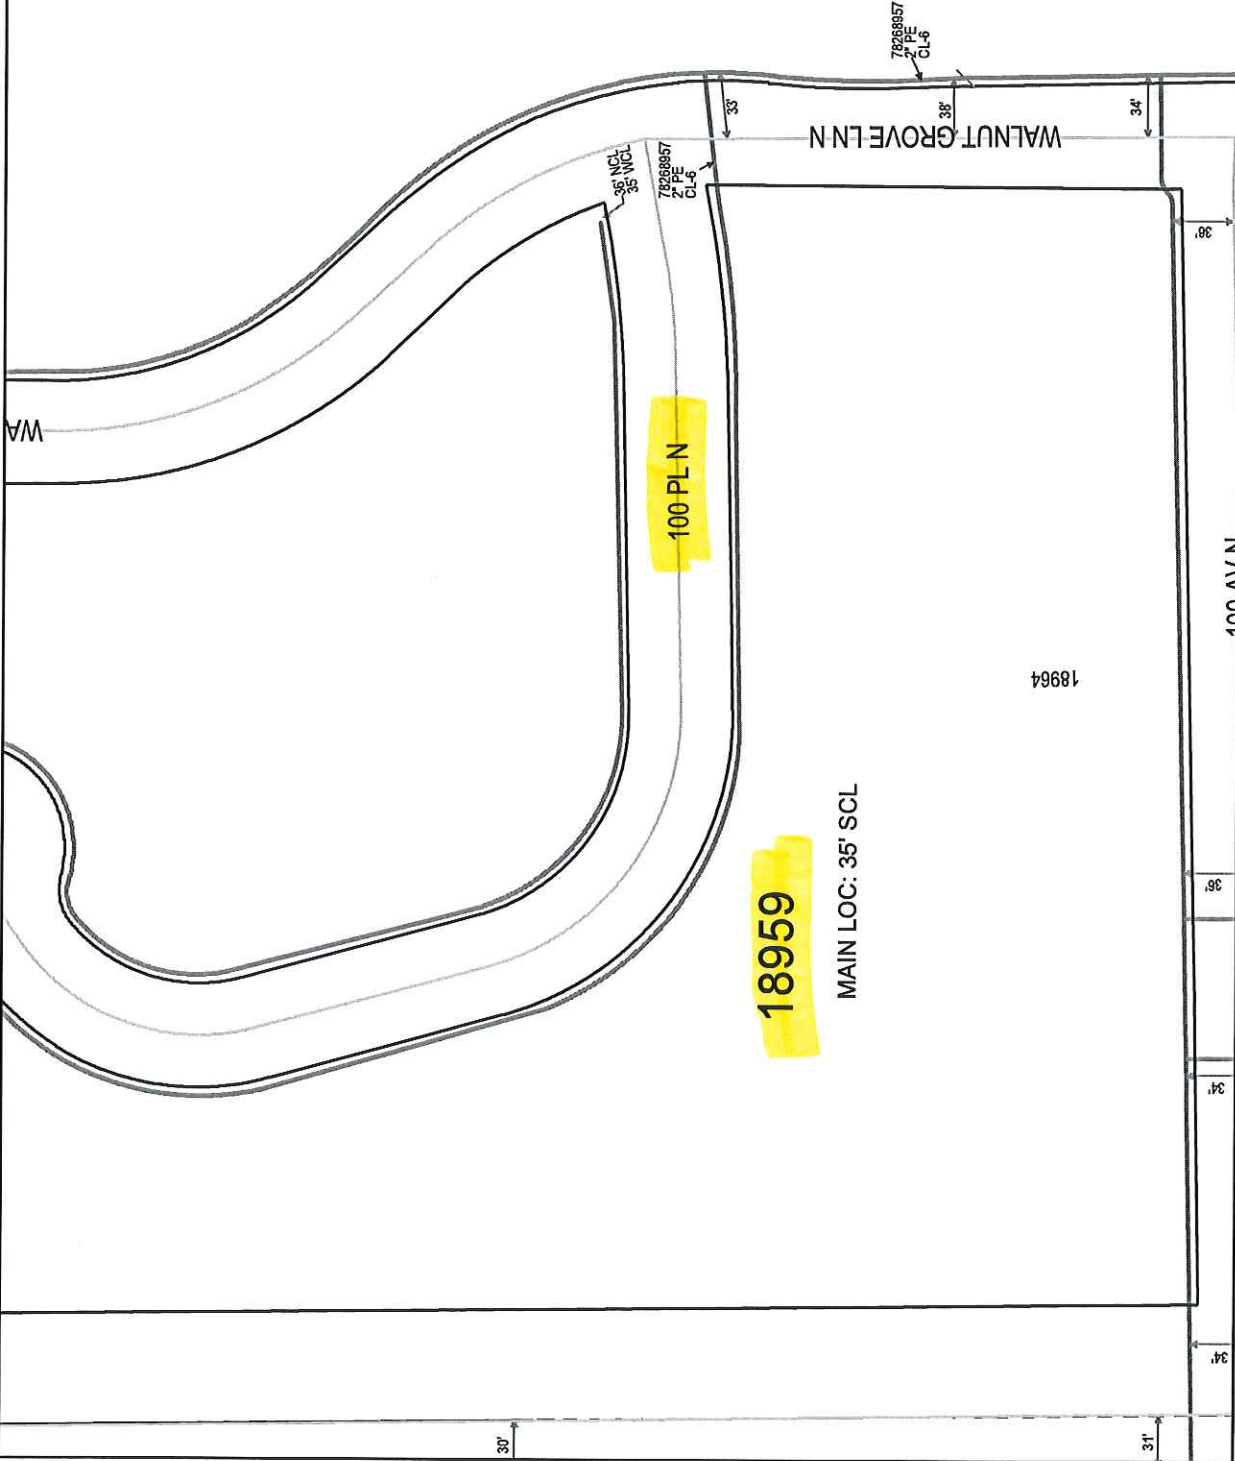

GENERAL LOCATION ONLY. DO NOT USE TO LOCATE FOR EXCAVATION. CALL 1-800-252-1166 FOR ONSITE LOCATIONS AND STAKING.

Plotted by: i217774
Plot Date: 4/28/2017

18959 100TH PL N
MAPLE GROVE MN 55311

Scale: 1" = 100'
CenterPoint Energy North