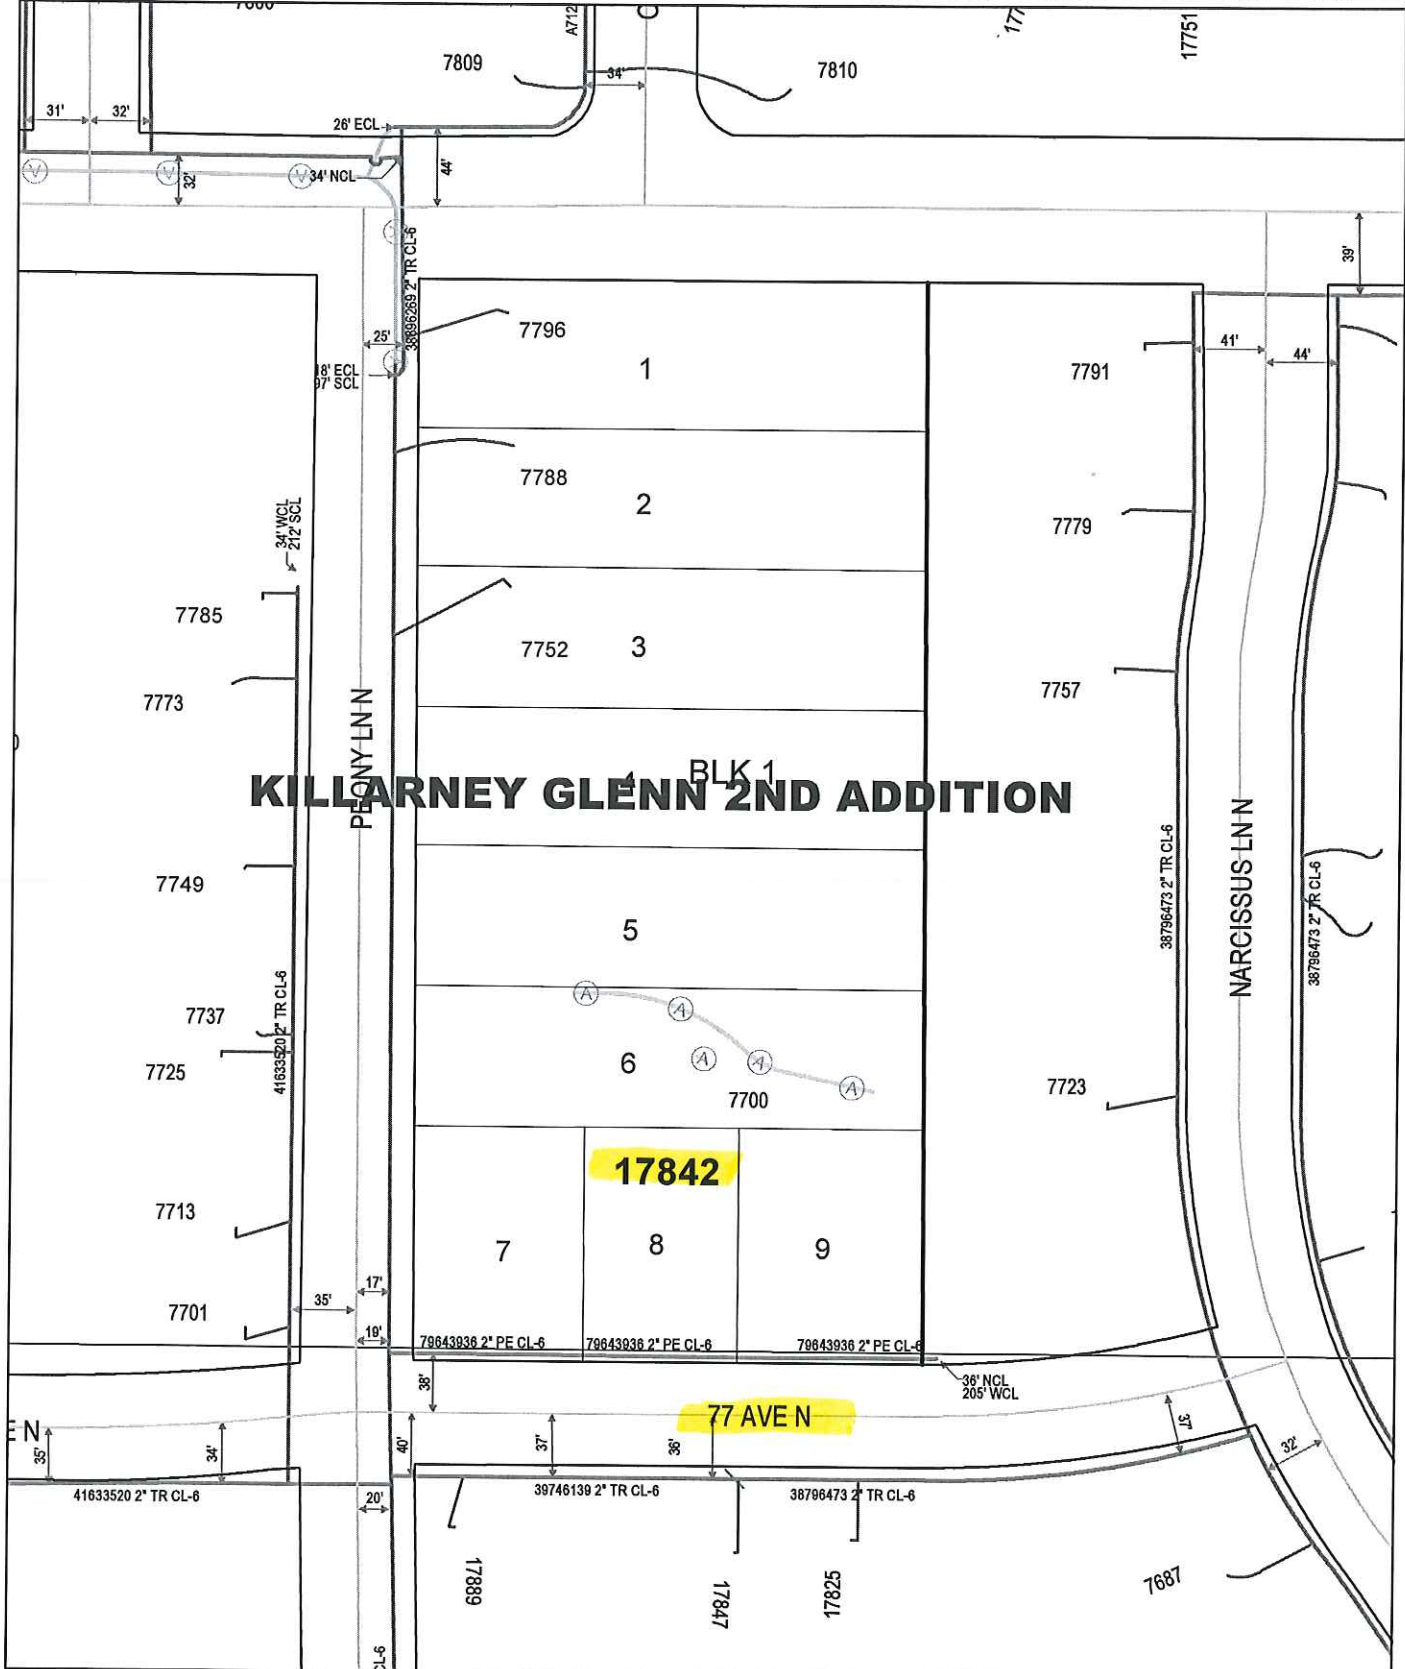

GENERAL LOCATION ONLY. DO NOT USE TO LOCATE FOR EXCAVATION. CALL 1-800-252-1166 FOR ONSITE LOCATIONS AND STAKING.

KILLARNEY GLENN 2ND ADDITION

BLK 1

17842

77 AVE N

Plotted by: i222382
Plot Date: 4/28/2017

17842 77TH AVE N
MAPLE GROVE, MN 55311

Scale: 1" : 100'
CenterPoint Energy
North