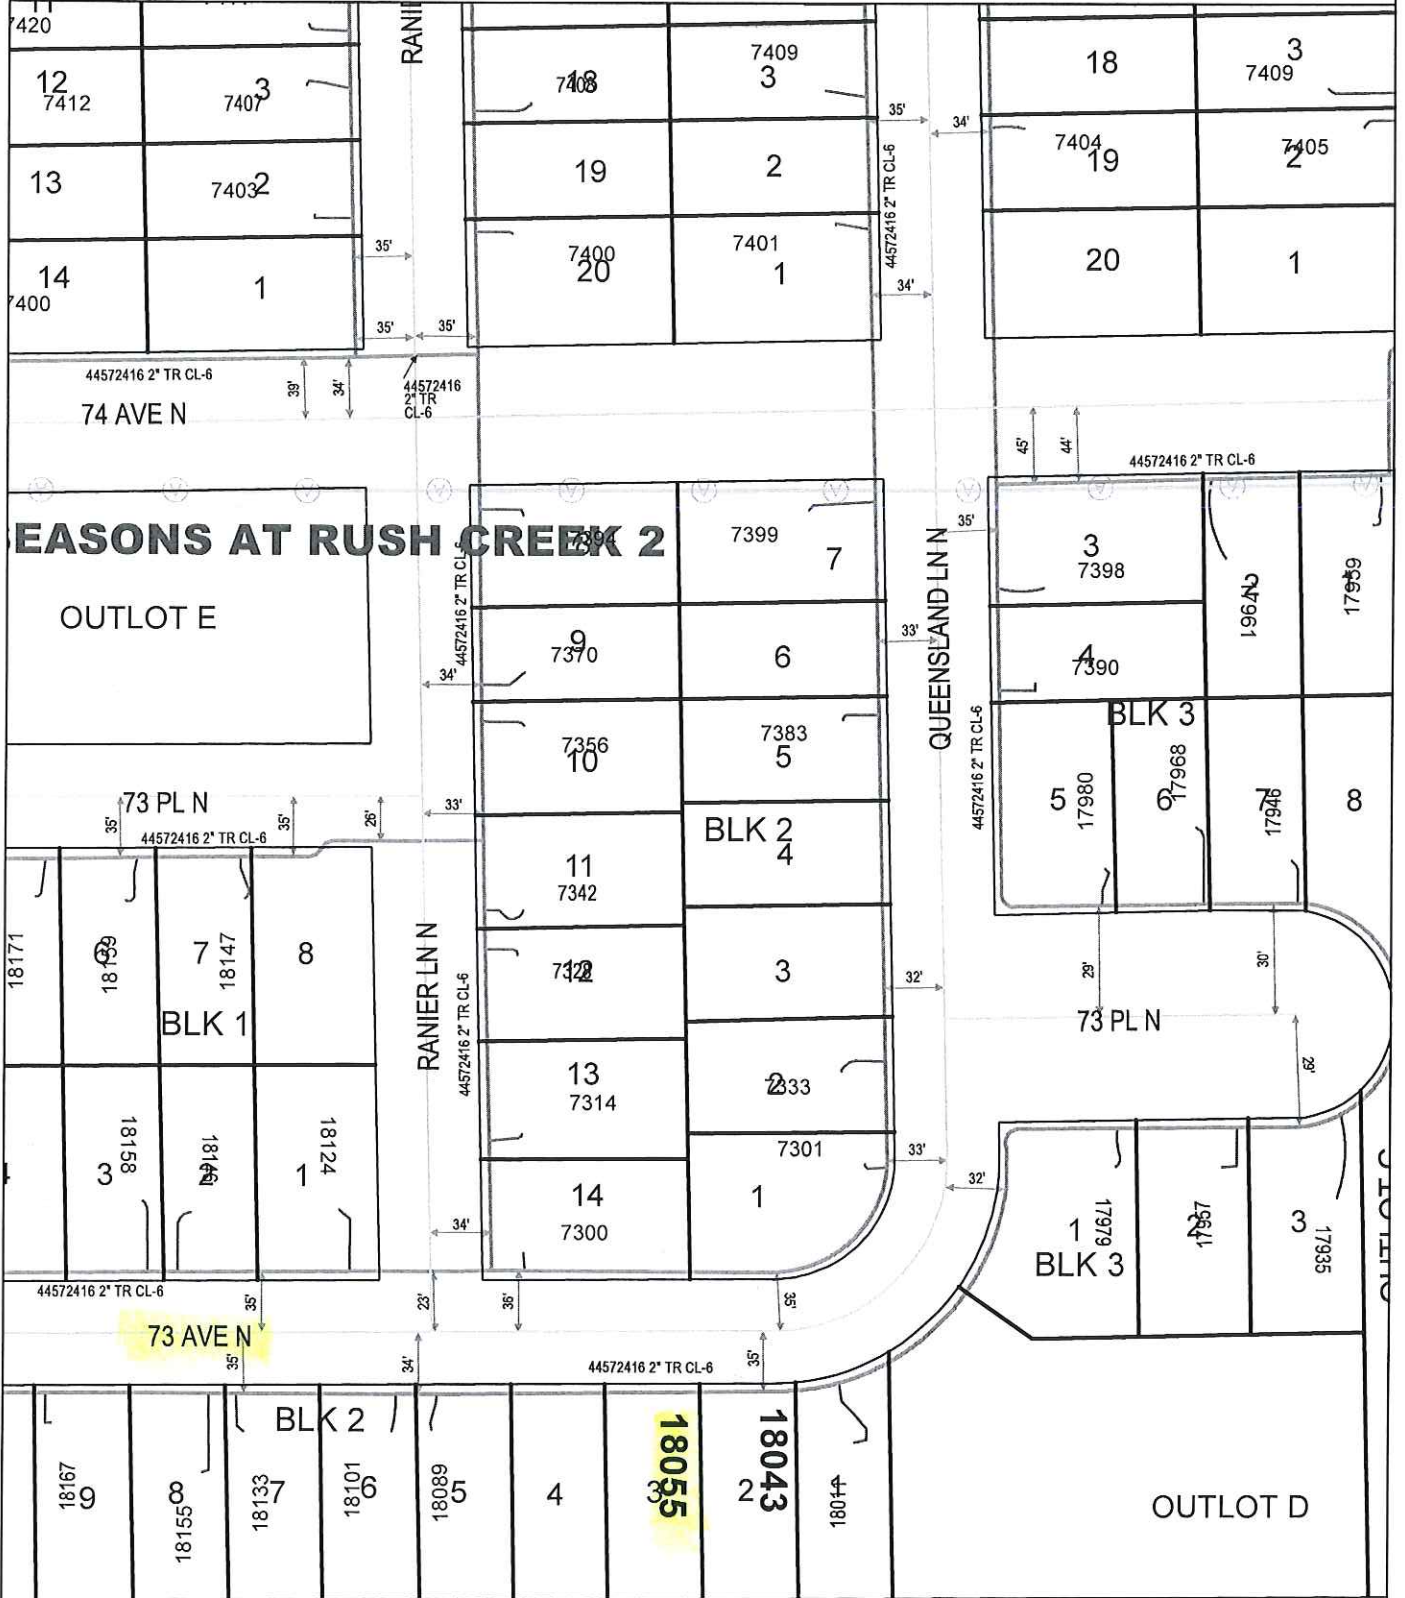

GENERAL LOCATION ONLY. DO NOT USE TO LOCATE FOR EXCAVATION. CALL 1-800-252-1166 FOR ONSITE LOCATIONS AND STAKING.

Plotted by: i222382
Plot Date: 4/12/2017

18043 AND 18055 73RD AVE N
MAPLE GROVE, MN 55311

Scale: 1" : 100'
CenterPoint Energy
North