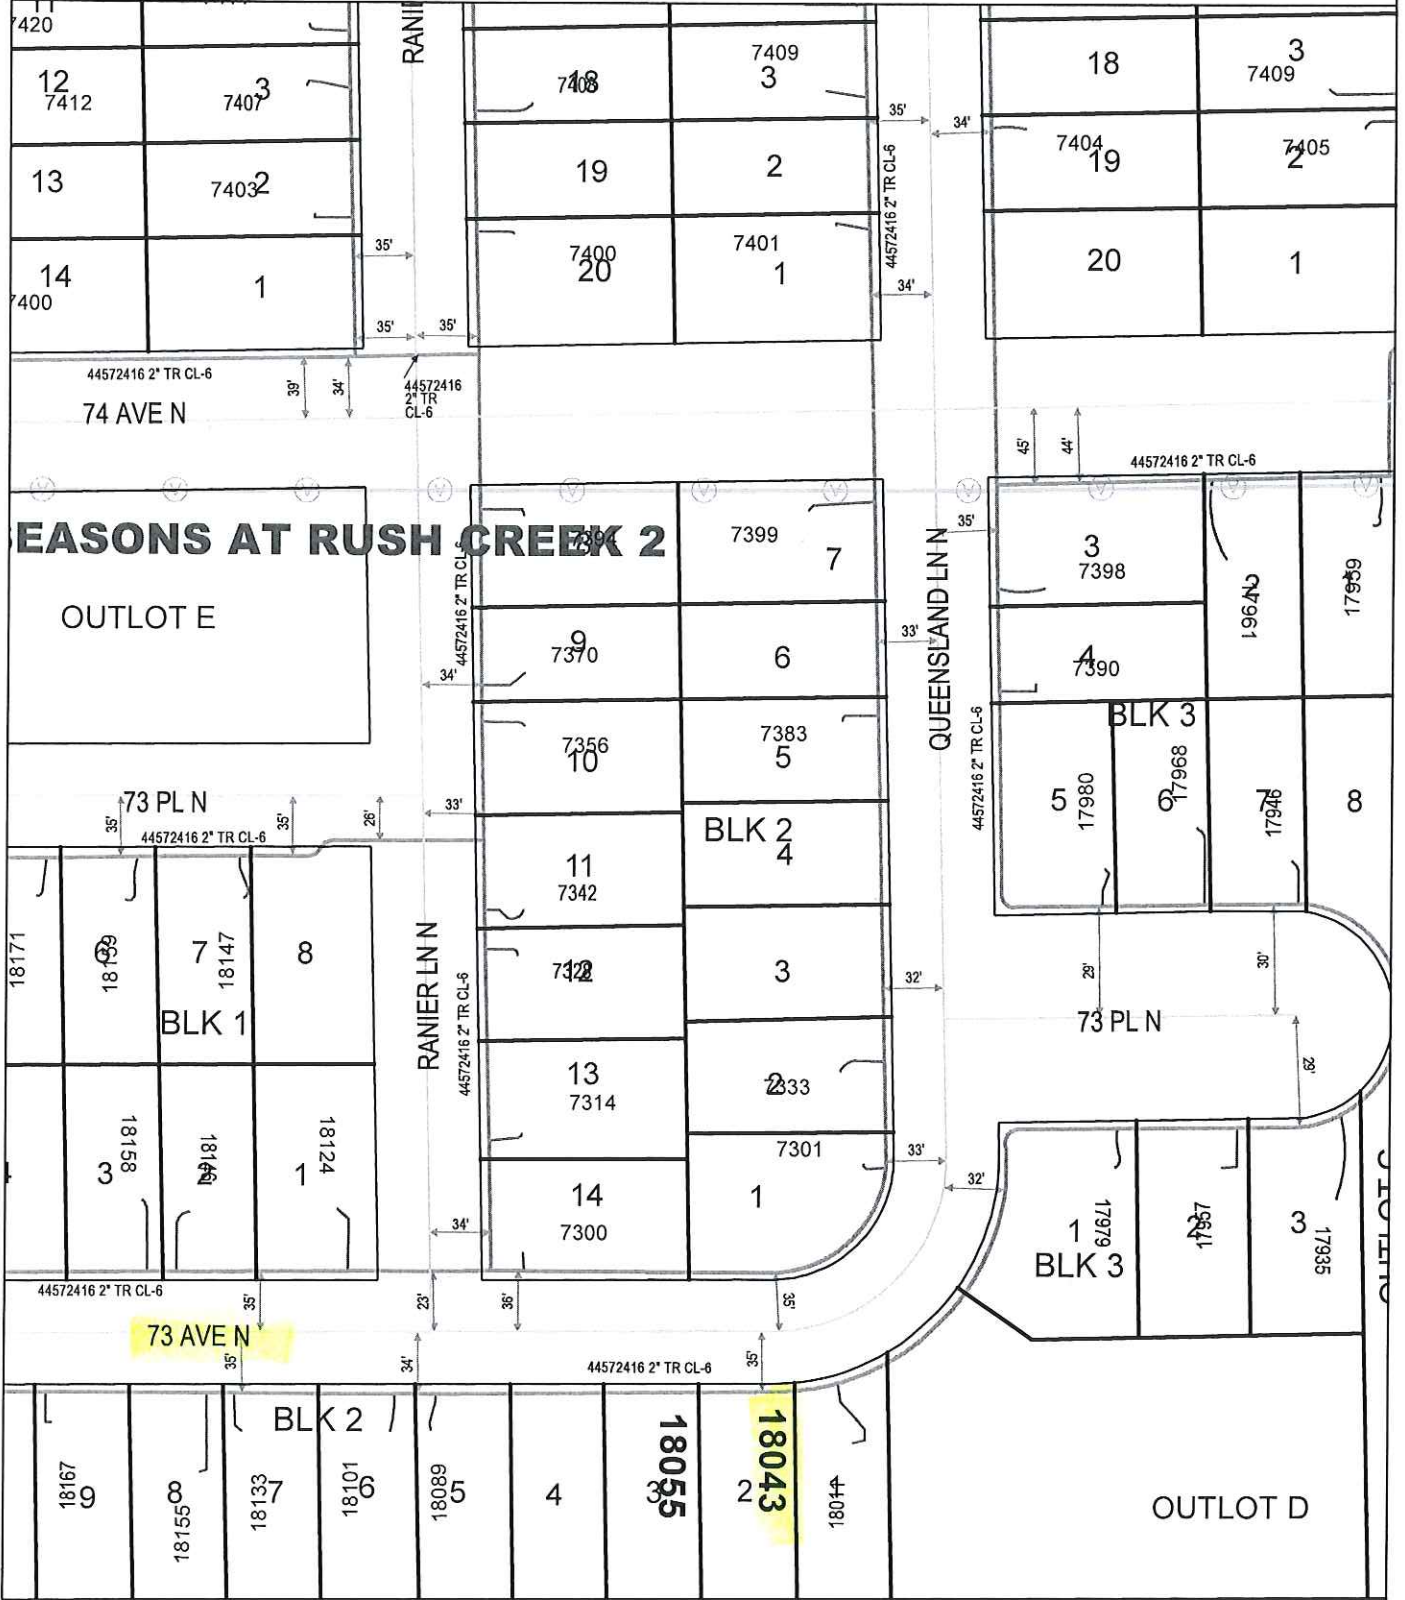

GENERAL LOCATION ONLY. DO NOT USE TO LOCATE FOR EXCAVATION. CALL 1-800-252-1166 FOR ONSITE LOCATIONS AND STAKING.

Plotted by: i222382

Plot Date: 4/12/2017

18043 AND 18055 73RD AVE N

MAPLE GROVE, MN 55311

Scale: 1" : 100'